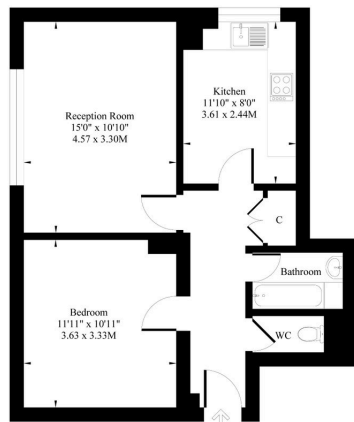

The Alders Aldrington Road SW16

Fifth Floor

Approx. Gross Internal Area 540 Sq. Ft / 50.17 Sq. M

- Fully refurbished to excellent standard
- Brand new contemporary kitchen
- New bathroom suite
- New flooring throughout
- Fresh décor throughout
- Fifth floor with open outlook
- Streatham Station under ½ mile
- Move-in ready condition