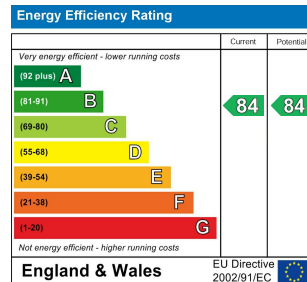

1 Bed  
Apartment  
located in

£1,150 PCM

 **NPP**  
RESIDENTIAL

EPC Rating: B  
Council Tax Band: A