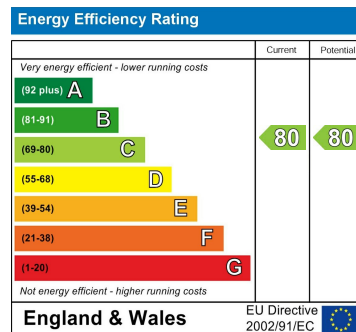

2 Bed  
Flat

located in  
Burgh House,  
Skellow

£650 PCM

**Moss**  
PROPERTIES

DIRECTIONS

CONTACT

White Rose Way  
Doncaster  
South Yorkshire

E: [info@mosspm.co.uk](mailto:info@mosspm.co.uk)  
T: 01302 730077  
[www.mosspm.co.uk](http://www.mosspm.co.uk)