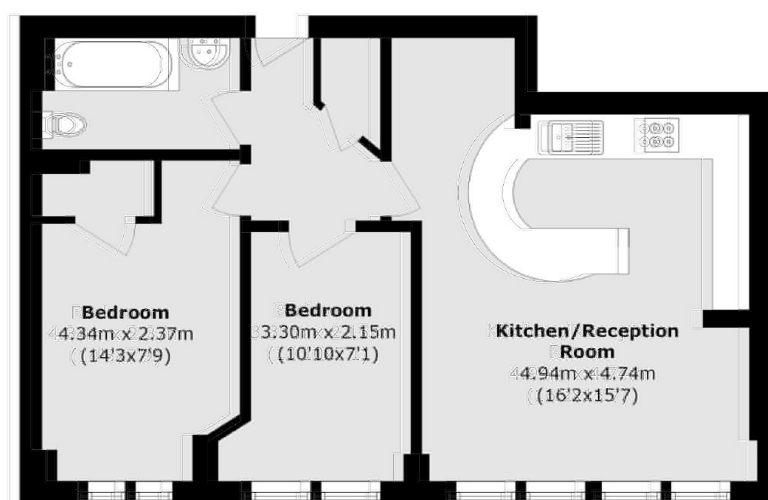

Features

- Two Bedroom
- Two Bathroom
- Stunning Views
- 24 Hour Concierge
- Residents Pool & Gym

Newington Causeway, London, SE1

Total area (approx.): 54.1 sq. m (582.3 sq. ft)