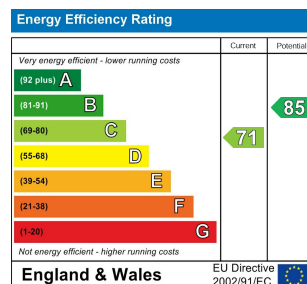

3 Bed
Bungalow -
Detached
located in Elworth

£1,350 Per Month

**Cheshire
Property**
Sales | Lettings

DIRECTIONS

CONTACT

45 Mill Street
Congleton
Cheshire
CW12 1AG

E: congleton@cheshire-property.com
T: 01260 290090
cheshire-property.com