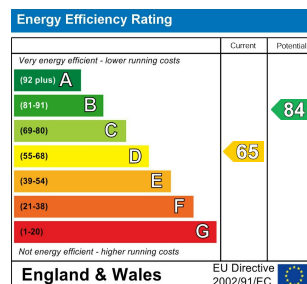

TAYLOR
MICHAEL
STUDENTS

4 Bed
House - Semi-
Detached
located in

£2,400 Per month

TAYLOR
MICHAEL
STUDENTS

DIRECTIONS

CONTACT

62 Church Road
Hove
East Sussex
BN3 2FP

E: lettings@taylormichael.agency
T:
<https://taylormichael.agency/>