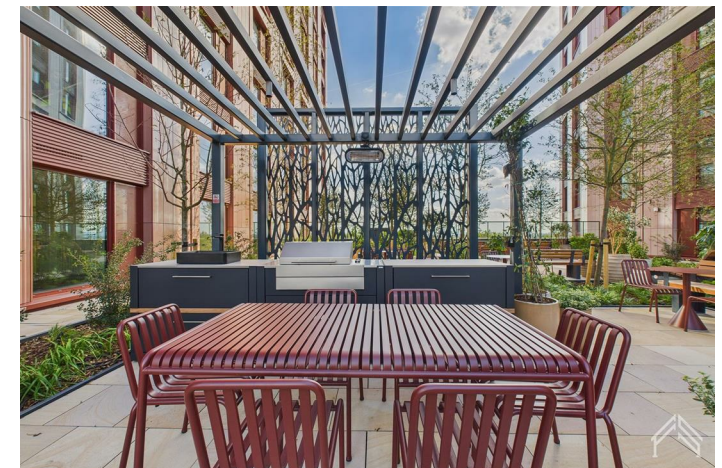

Furnished/unfurnished

Council Tax Band: B

Available: