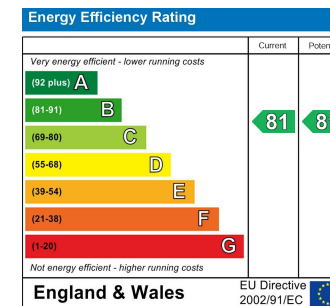

Description

Situation

Furnished/unfurnished

Council Tax Band: B

Available:

Floor Plans

Area Map

Energy Performance Graph