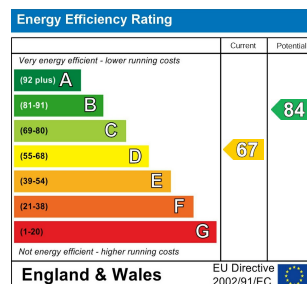

5 Bed
House - Terraced
located in

£2,900 Per month

TAYLOR
MICHAEL
STUDENTS

DIRECTIONS

CONTACT

62 Church Road
Hove
East Sussex
BN3 2FP

E: lettings@taylormichael.agency
T:
<https://taylormichael.agency/>

**TAYLOR
MICHAEL**
STUDENTS