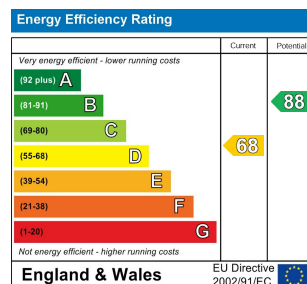

4 Bed
House - Terraced
located in

£2,600 Per month

DIRECTIONS

CONTACT

62 Church Road
Hove
East Sussex
BN3 2FP

E: lettings@taylormichael.agency
T:
<https://taylormichael.agency/>

TAYLOR
MICHAEL
STUDENTS