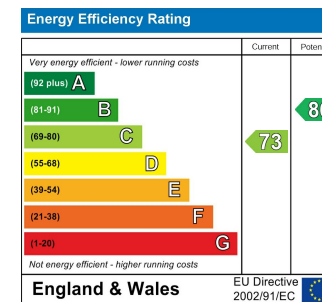

[www.carterpropertyservices.co.uk](http://www.carterpropertyservices.co.uk)

Council Tax Band

**A**

Agents Note: Whilst every care has been taken to prepare these particulars, they are for guidance purposes only. All measurements are approximate and are for general guidance purposes only and whilst every care has been taken to ensure their accuracy, they should not be relied upon and potential buyers are advised to recheck the measurements.