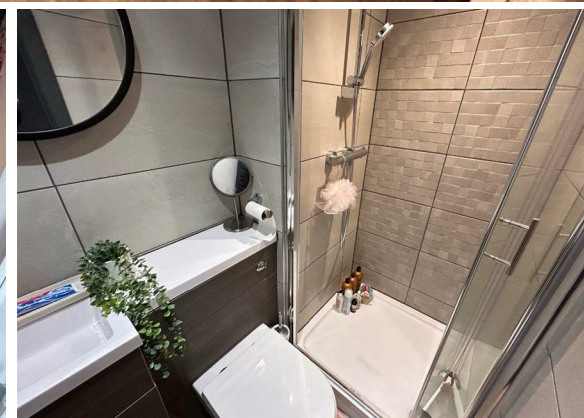

0 Bed
Studio
located in

£900 PCM

 **NPP**
RESIDENTIAL

EPC Rating: D
Council Tax Band: A

DIRECTIONS

CONTACT

22 Lloyd Street
Manchester
M2 5WA

E: info@nppresidential.co.uk
T: 0161 639 0059
<https://nppresidential.co.uk/>