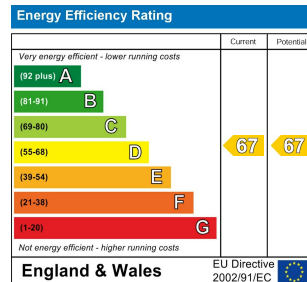

0 Bed
Studio
located in

£900 PCM

 **NPP**
RESIDENTIAL

EPC Rating: D
Council Tax Band: A

DIRECTIONS

CONTACT

22 Lloyd Street
Manchester
M2 5WA

E: info@nppresidential.co.uk
T: 0161 639 0059
<https://nppresidential.co.uk/>