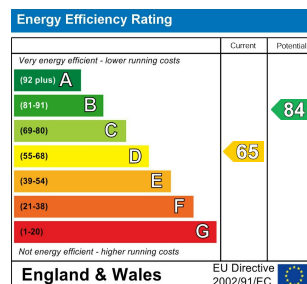

TAYLOR
MICHAEL
STUDENTS

4 Bed
House - Semi-
Detached
located in

£2,100 Per month

TAYLOR
MICHAEL
STUDENTS

DIRECTIONS

CONTACT

62 Church Road
Hove
East Sussex
BN3 2FP

E: lettings@taylormichael.agency
T:
<https://taylormichael.agency/>