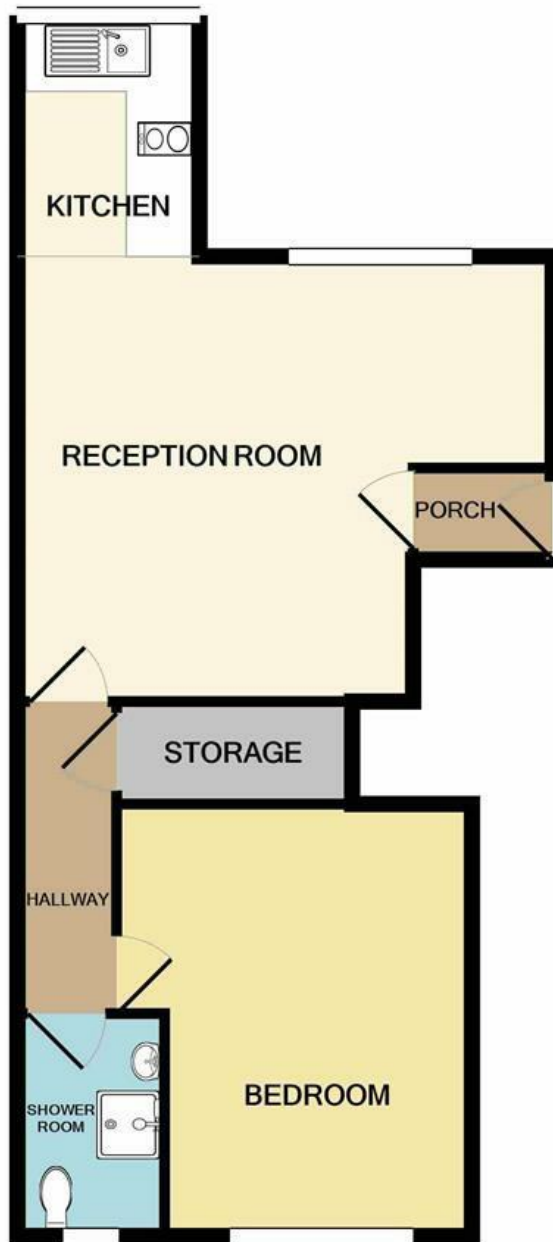

#### 4 Adrian Court Abbey Road, Newbury Park, Essex IG2 7NE

Newly refurbished spacious one bedroom ground floor maisonette. Positioned in this popular turning within a half-of-a-mile of local shopping facilities, bus services and both Barkingside & Newbury Park Central Line Tube Station with the latter offering direct access to Stratford within 15 minutes and Liverpool Street within 25 minutes. Located to nearby "Outstanding" Ofsted rated primary and secondary schools. With a good selection of local shops, supermarkets and all major facilities within easy reach. Property comprises: modern fitted kitchen with appliances, large double bedroom, modern fitted shower room, garage. Benefits : double glazing, gas central heating system and many more. With the property being in a no through road , which gives great privacy .This really is a quality home and internal viewing is recommended to fully appreciate its space and modern décor.

TOTAL APPROX. FLOOR AREA 446 SQ.FT. (41.5 SQ.M.)

Whilst every attempt has been made to ensure the accuracy of the floor plan contained here, measurements of doors, windows, rooms and any other items are approximate and no responsibility is taken for any error, omission, or mis-statement. This plan is for illustrative purposes only and should be used as such by any prospective purchaser. The services, systems and appliances shown have not been tested and no guarantee as to their operability or efficiency can be given  
 Made with Metropix ©2021