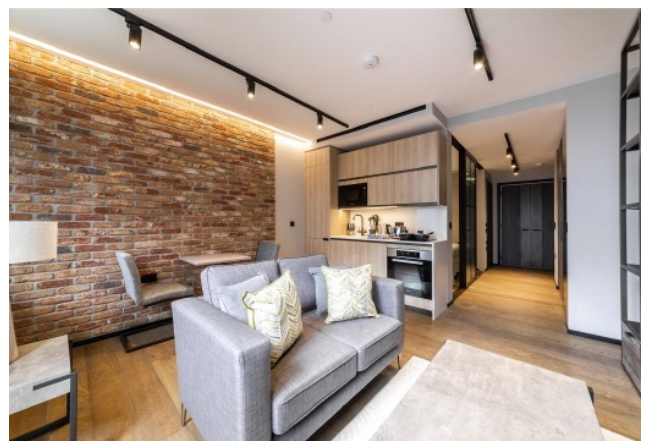

HEWETT STREET, EC2A

£2,600 pcm

Introducing 'The Stage', a luxurious living complex located in the heart of Shoreditch, East London. The Stage offers a range of upscale apartments that rise 37 levels high. With world-class interior and bespoke residence management provided by Rhodium, The Stage is the ultimate showcase for luxury living in London. The Stage also boasts a range of recreational

- Luxury Studio Apartment
- New luxury development
- Large balcony
- World class amenities
- Over 416 Sq. ft
- Liverpool Street

ABOUT THE HOME

Transportation connections around The Stage are exceptional, with easy access to all of London's principal destinations, including those for domestic and international air travel. From Liverpool Street, just a 5-minute walk away, there are 7 tube, rail, and overground services available, making it easy to get around the city and beyond. The development is also located near all of London's principal universities and amid the third largest tech cluster in the world, adjacent to the new Amazon HQ