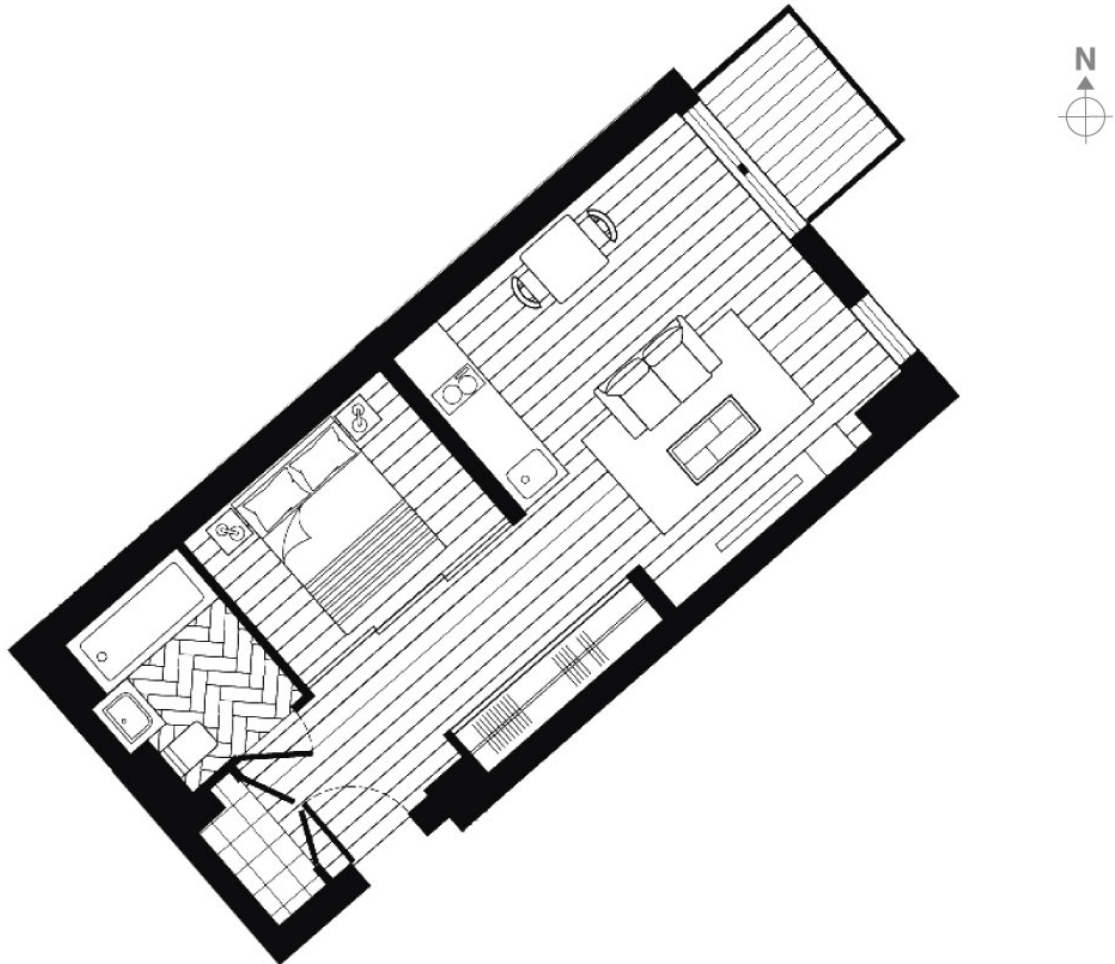

- Luxury Studio Apartment
- New luxury development
- Large balcony
- World class amenities
- Over 416 Sq. ft
- Liverpool Street

ABOUT THE HOME

Transportation connections around The Stage are exceptional, with easy access to all of London's principal destinations, including those for domestic and international air travel. From Liverpool Street, just a 5-minute walk away, there are 7 tube, rail, and overground services available, making it easy to get around the city and beyond. The development is also located near all of London's principal universities and amid the third largest tech cluster in the world, adjacent to the new Amazon HQ

studio apartment

Approximate gross internal area: 434 sq ft / 40 sq m

Whilst every attempt has been made to ensure the accuracy of the floorplan contained here, measurements of doors, windows, rooms and any other items are approximate. No responsibility is taken for any error, omission, or mis-statement. This plan is for illustrative purposes only and should be used as such by any prospective purchaser. The services, systems and appliances shown have not been tested and no guarantee as to their operability or efficiency can be given.
© Copyright LiFE Residential 2021.