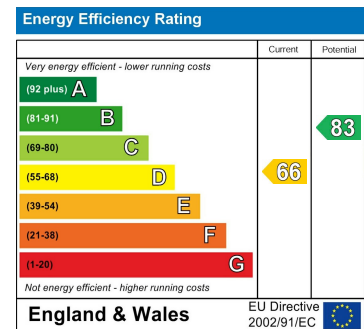

FLAT 1 THE EXCHANGE BUILDING, 3 CENTRAL ROAD
LEEDS, LS1 6DE

£850 PER MONTH

One Bedroom Apartment | City Centre | Great Location | Furnished | Great Size

MONROE

SELLERS OF THE FINEST HOMES

Agents Note: Whilst every care has been taken to prepare these particulars, they are for guidance purposes only. All measurements are approximate and are for general guidance purposes only and whilst every care has been taken to ensure their accuracy, they should not be relied upon and potential buyers/tenants are advised to recheck the measurements