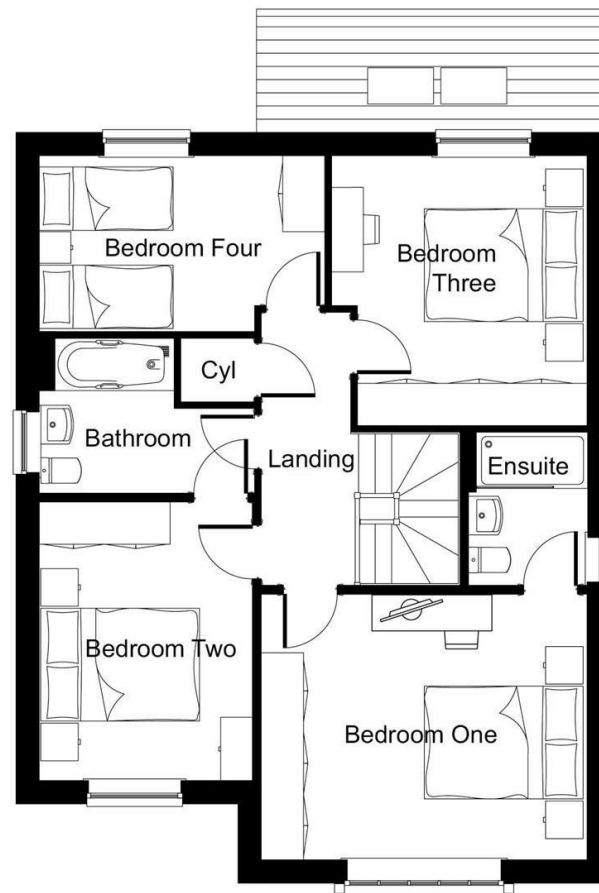

48 Viscount Close, Horwich, Bolton, BL6 7FU
£500,000

BEDROOM 1
4.62m x 3.80m
15' 1" x 12' 5"

ENSUITE
2.17m x 1.68m
7' 1" x 5' 6"

BEDROOM 2
3.95m x 3.02m
12' 11" x 9' 10"

BEDROOM 3
3.80m x 3.62m (max)
12' 5" x 11' 10" (max)

BEDROOM 4
4.05m x 2.50m (max)
13' 3" x 8' 2" (max)

BATHROOM
3.05m (max) x 2.19m
10' 0" (max) x 7' 2"