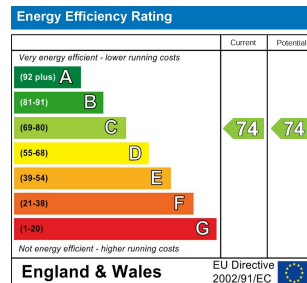

1 Bed  
Apartment  
located in

£975 Per Month

**EPC Rating: C**  
**Council Tax Band: B**