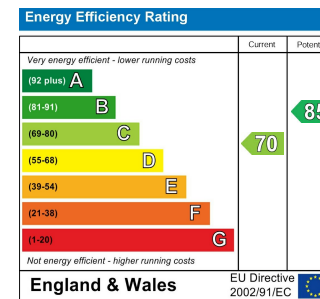

Call us on

01173259720

lettings@bestejeffers.co.uk

<https://beste-jeffers.csyflo.co.uk>

Council Tax Band

A

Agents Note: Whilst every care has been taken to prepare these particulars, they are for guidance purposes only. All measurements are approximate and are for general guidance purposes only and whilst every care has been taken to ensure their accuracy, they should not be relied upon and potential buyers are advised to recheck the measurements.