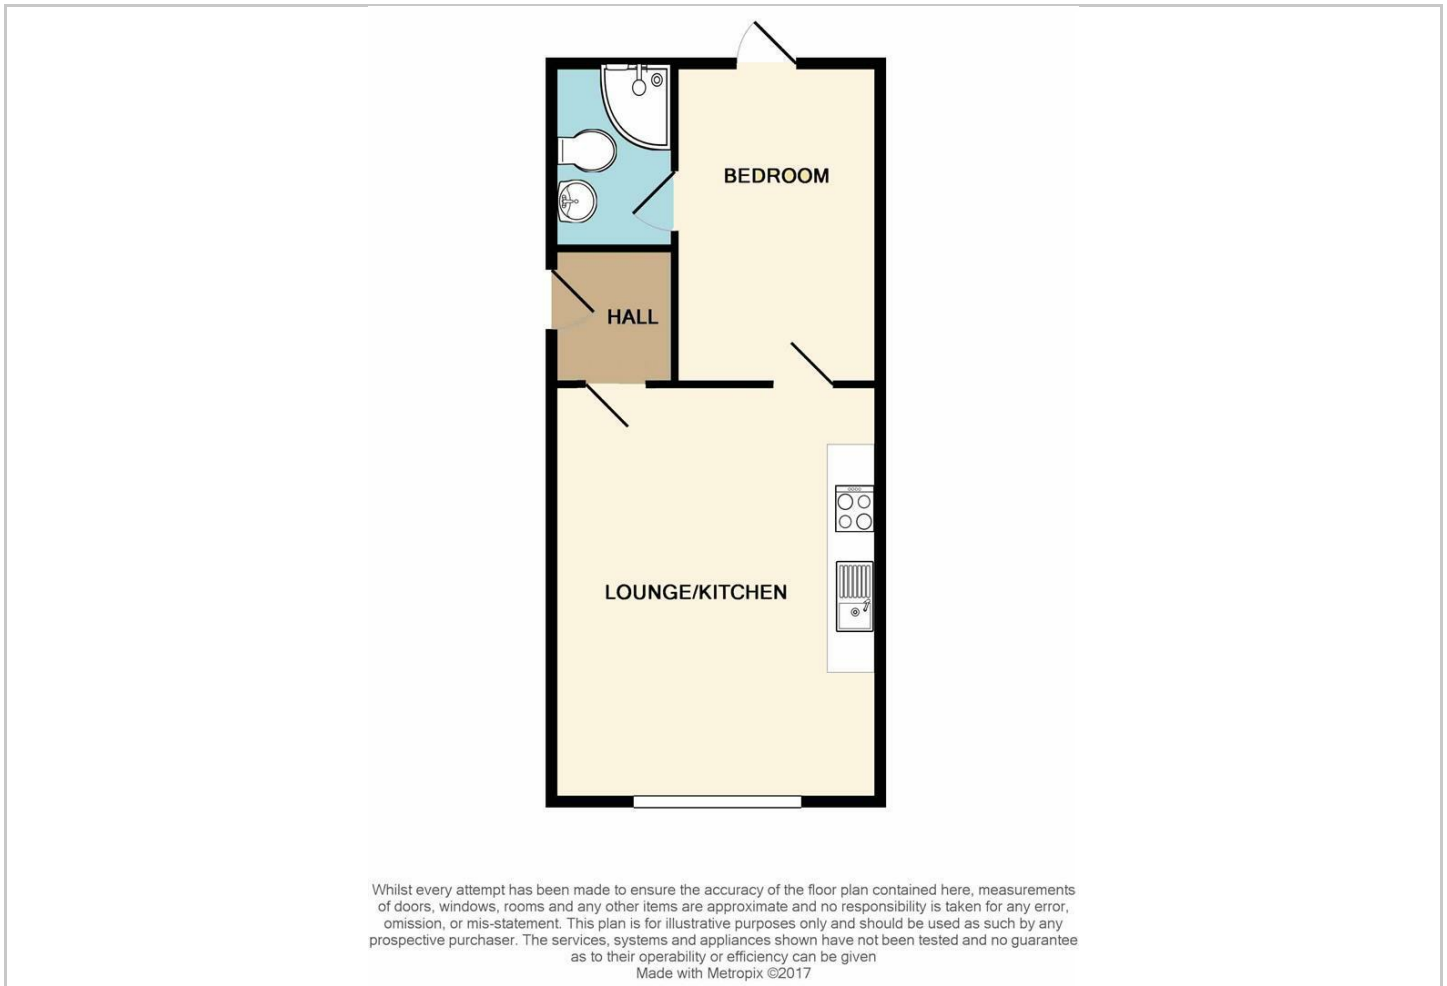

Hybrid Map

Terrain Map

Floor Plan

Viewing

Please contact our Turners Property Centre Office on 01271 866421 if you wish to arrange a viewing appointment for this property or require further information.

Energy Efficiency Graph