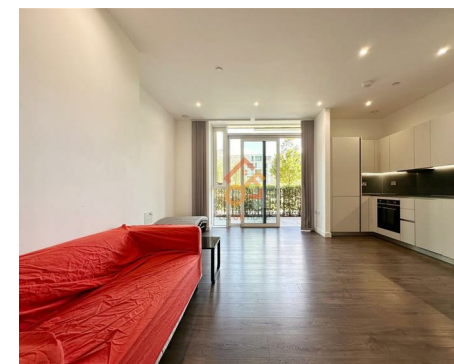

Let **UK** Home

1 Bedrooms

Flat

Located in London

£2,098 Per Month