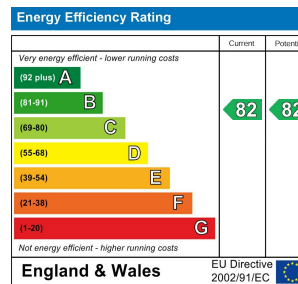

Let **UK** Home

3F 2 Eastbourne Terrace  
Paddington  
London  
W2 6LG

01795 358 886

info@letukhome.co.uk

**Council Tax Band: C**

**Local Authority:**

Agents Note: Whilst every care has been taken to prepare these particulars, they are for guidance purposes only. All measurements are approximate and are for general guidance purposes only and whilst every care has been taken to ensure their accuracy, they should not be relied upon and potential buyers/tenants are advised to recheck the measurements.