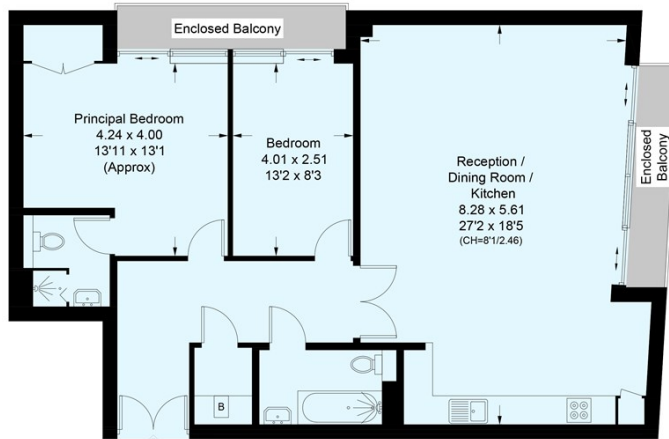

The Foundry, Dereham Place, EC2A

Approximate Floor Area = 96.4 sq m / 1038 sq ft
Including Limited Use Area (0.2 sq m / 2 sq ft)

First Floor IN
96.4 sq m / 1038 sq ft

Hemmingfords