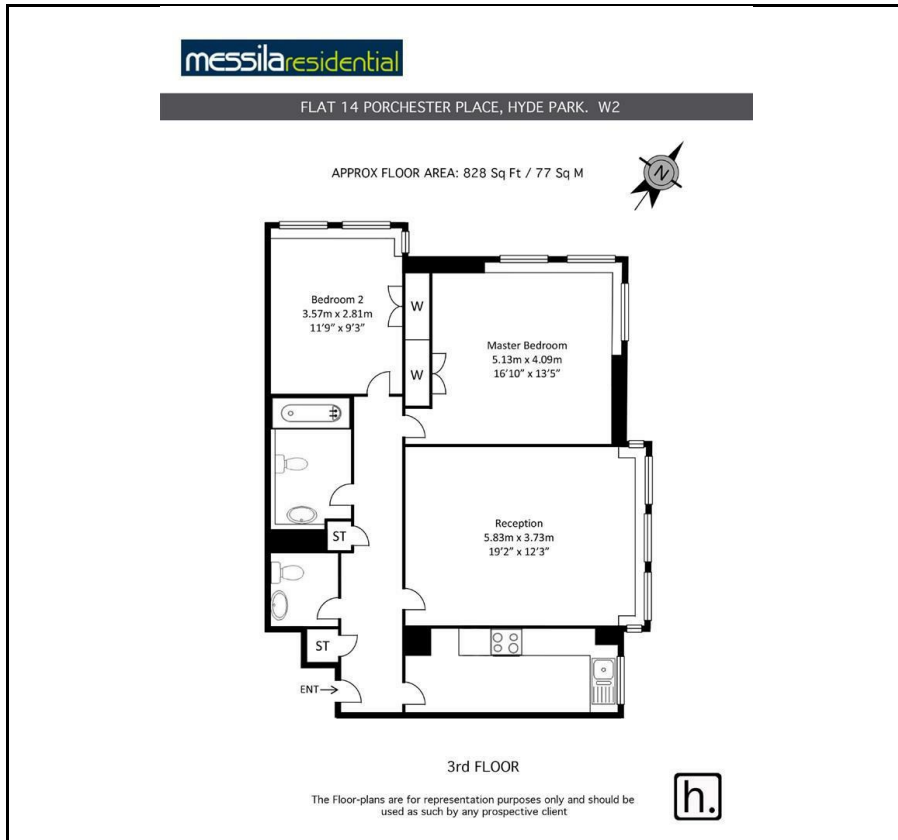

Floor Plan

Area Map

Energy Efficiency Graph

These particulars, whilst believed to be accurate are set out as a general outline only for guidance and do not constitute any part of an offer or contract. Intending purchasers should not rely on them as statements of representation of fact, but must satisfy themselves by inspection or otherwise as to their accuracy. No person in this firm's employment has the authority to make or give any representation or warranty in respect of the property.

Messila Residential

137 Park Road, London, NW8 7HT

T: 020 7586 6699 E: regentspark@messilaresidential.com W: messilaresidential.com