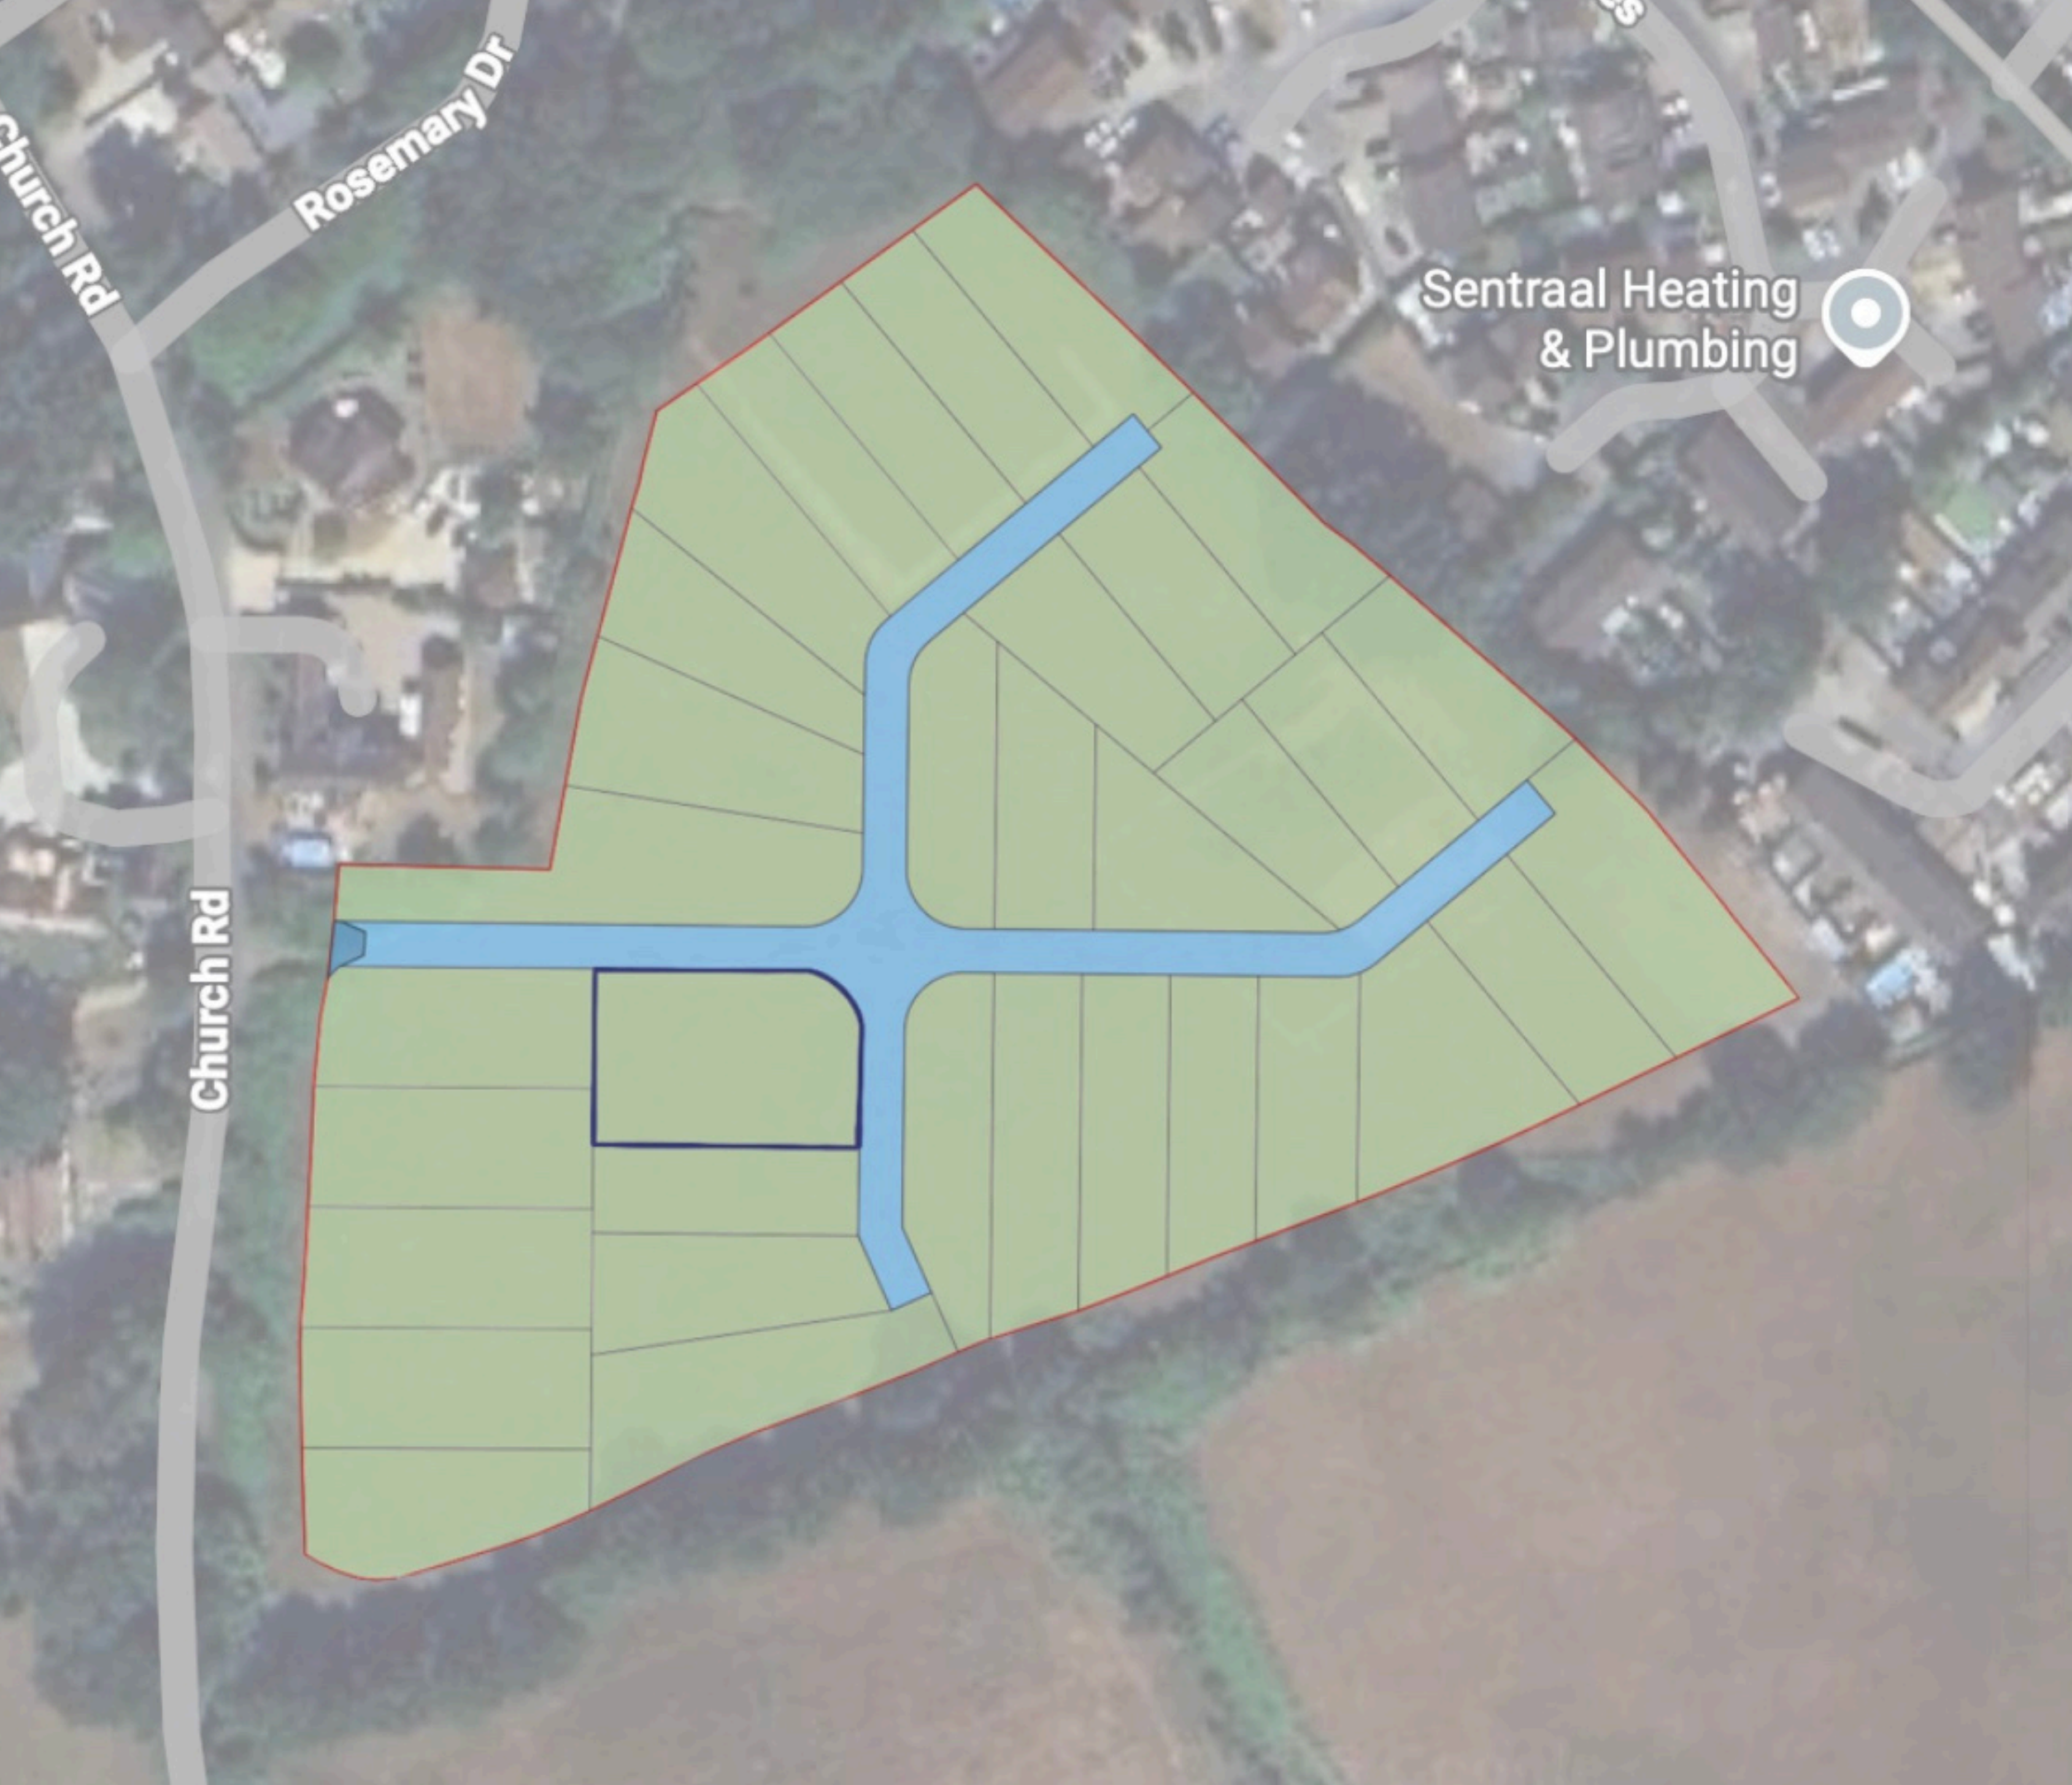

Plot 9 and 10
Church Road, Tadley, Hampshire
RG26 3AU

FOR SALE

Location:
Church Road, Tadley,
Hampshire RG26
3AU

Church Rd

**Plots 9 and 10
Combined
CIRCA 0.5 Acres**

CIRCA 0.5 ACRES

**2023.43 Square
Metres**

21,780 Square feet

Access/Right-of-Way from Church Road.

**Contact us for
more information**