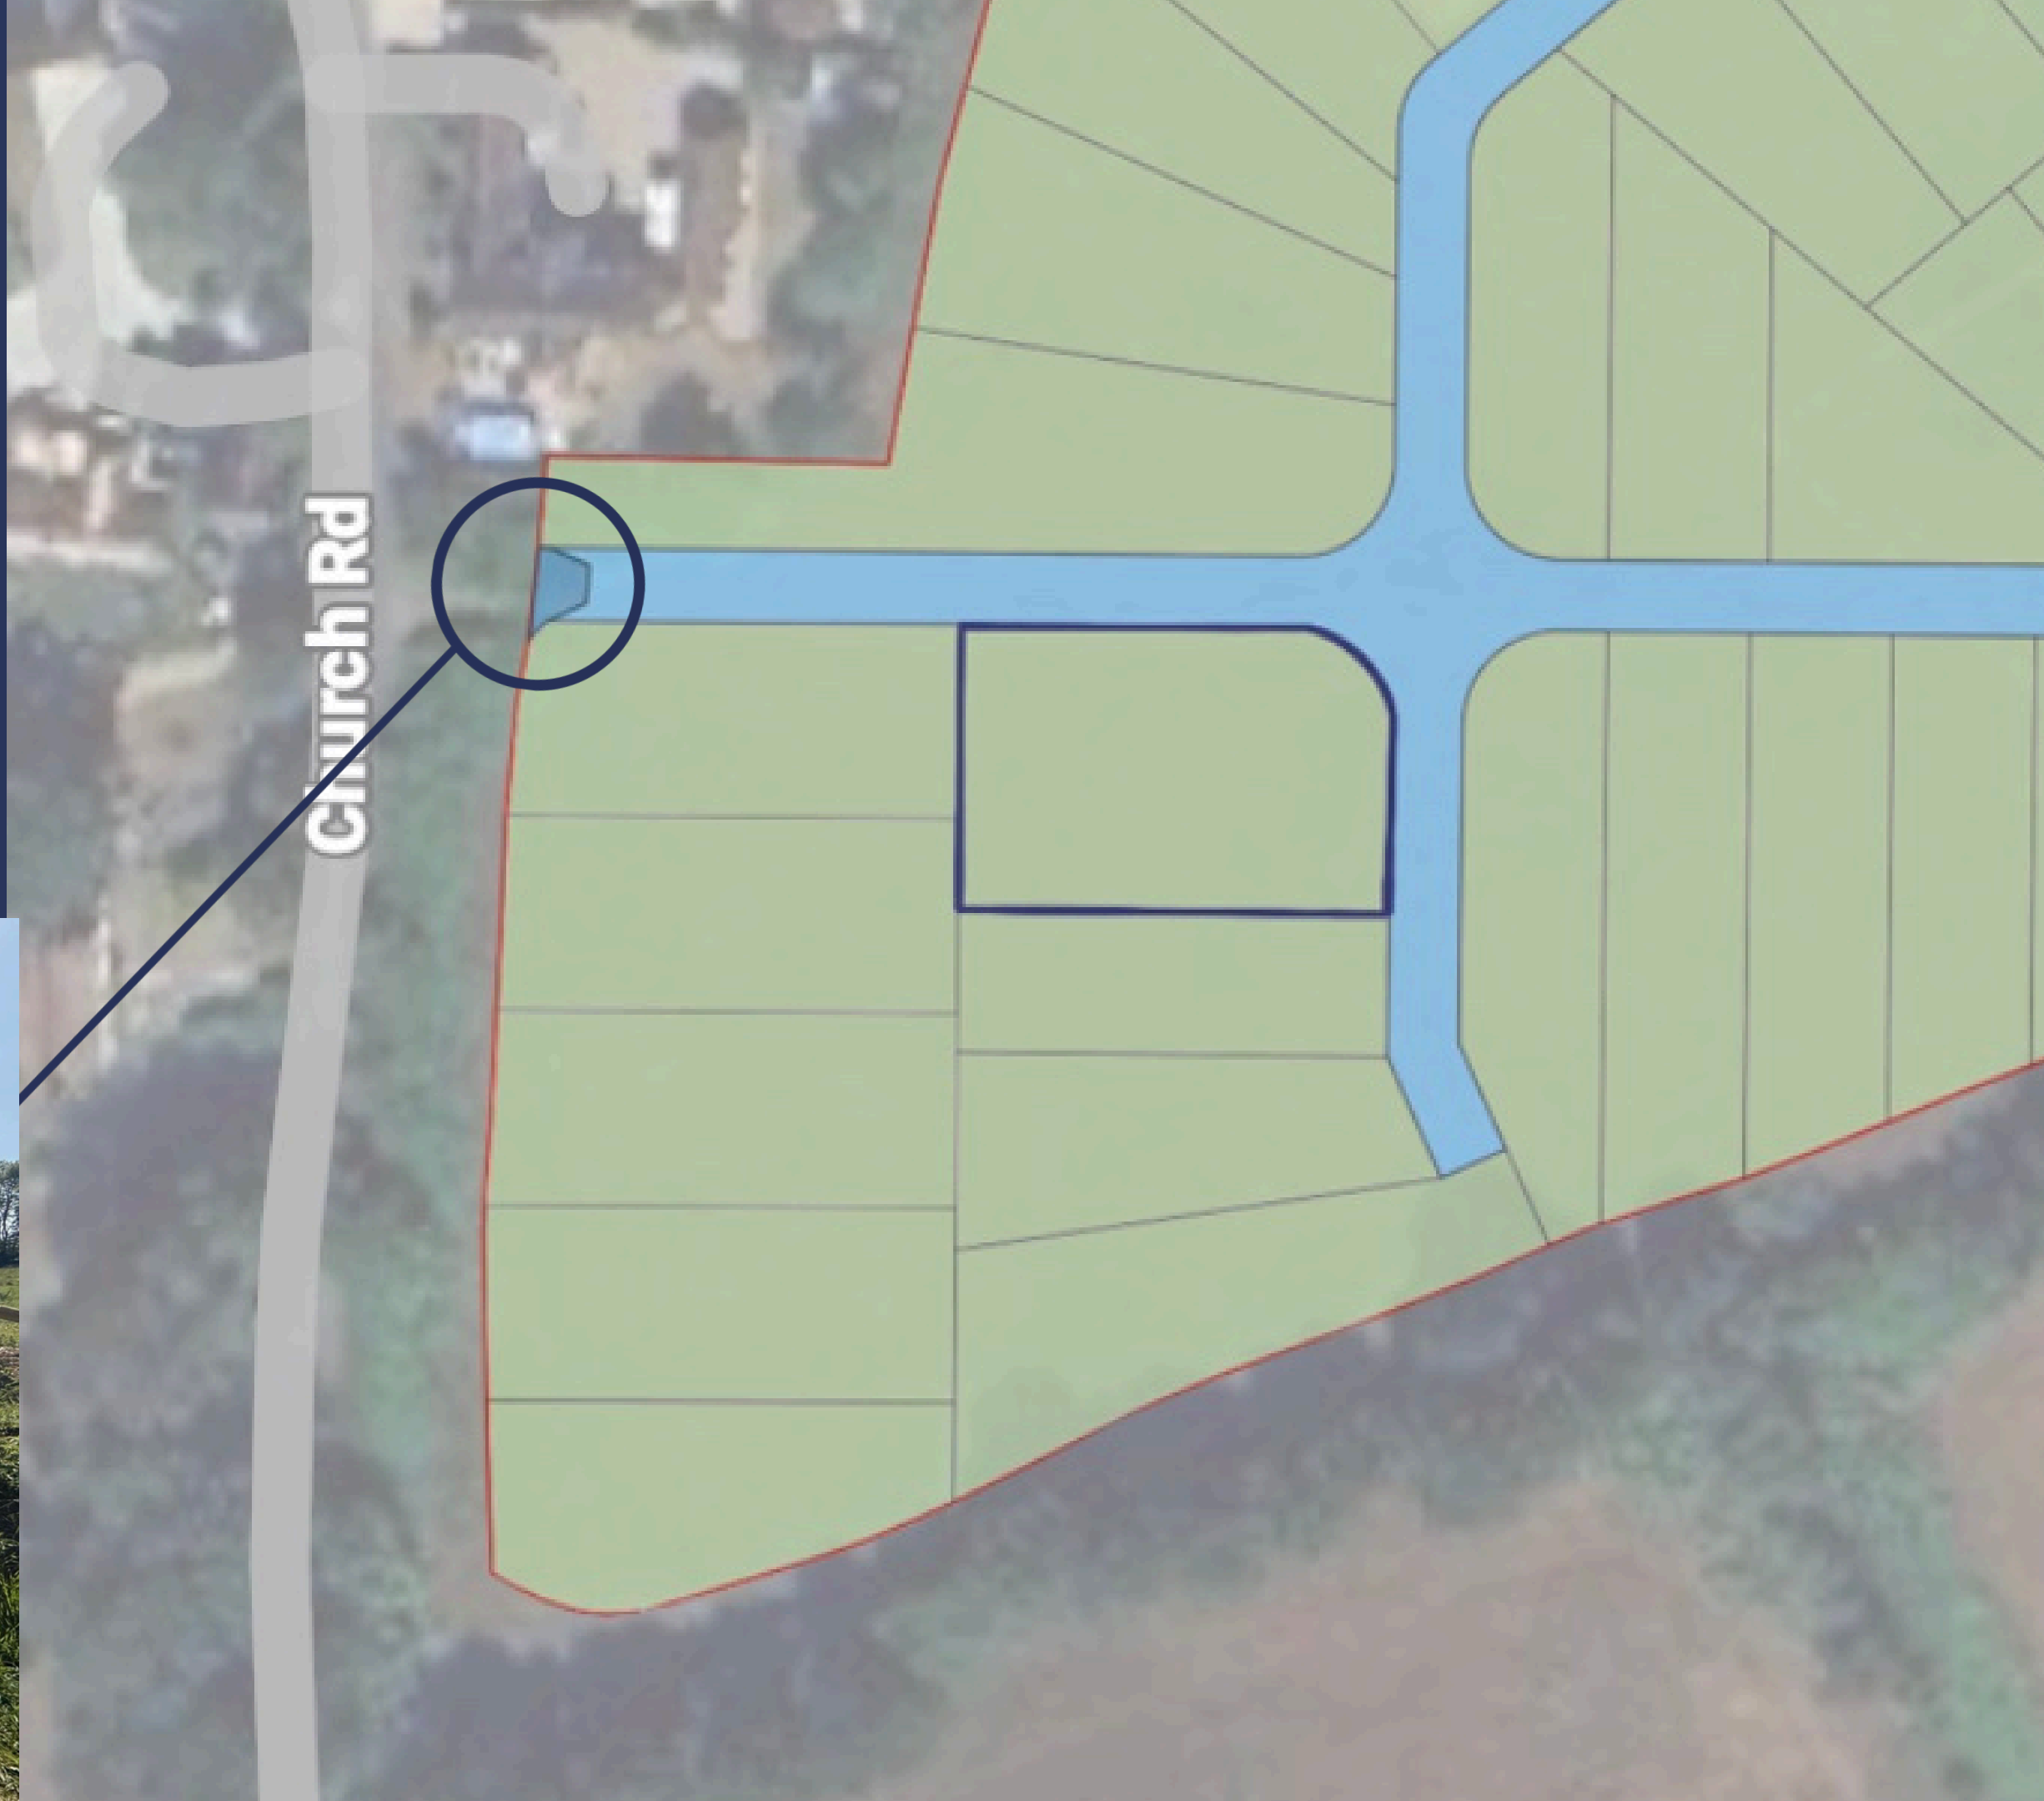

Plot 9 and 10
Church Road, Tadley, Hampshire
RG26 3AU

FOR SALE

Location:
Church Road, Tadley,
Hampshire RG26
3AU

Church Rd

**Plots 9 and 10
Combined
CIRCA 0.5 Acres**

CIRCA 0.5 ACRES

**2023.43 Square
Metres**

21,780 Square feet

Access/Right-of-Way from Church Road.

**Contact us for
more information**