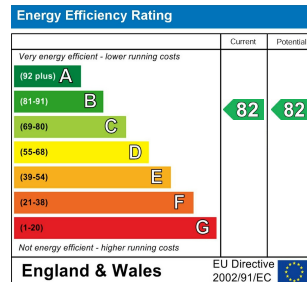

2 Bed  
Apartment  
located  
in Castlefield

£1,150 PCM

EPC Rating: B  
Council Tax Band: D