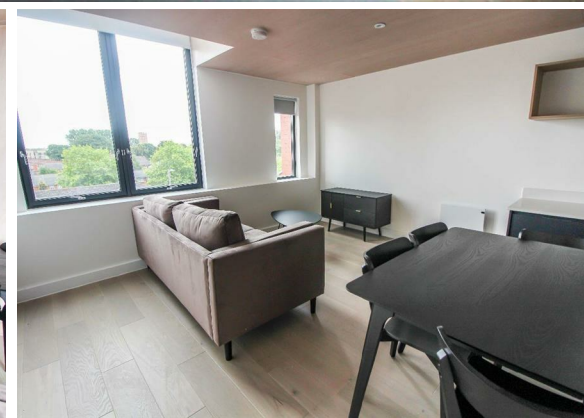

2 Bed  
Apartment  
located  
in Castlefield

£1,150 PCM

EPC Rating: B  
Council Tax Band: D