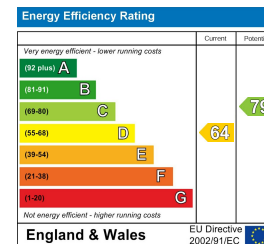

Energy Efficiency Graph

These particulars, whilst believed to be accurate are set out as a general outline only for guidance and do not constitute any part of an offer or contract. Intending purchasers should not rely on them as statements of representation of fact, but must satisfy themselves by inspection or otherwise as to their accuracy. No person in this firm's employment has the authority to make or give any representation or warranty in respect of the property.