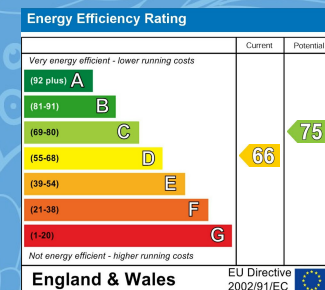

Your Property - Our Business

- Residential Estate Agents
- Lettings and Property Managers
- Land and New Homes Agents

Leamington Spa Office
Somerset House
Clarendon Place
Royal Leamington Spa
CV32 5QN

01926 881144   ehbresidential.com

Also at: Warwick, 17-19 Jury St, Warwick CV34 4EL