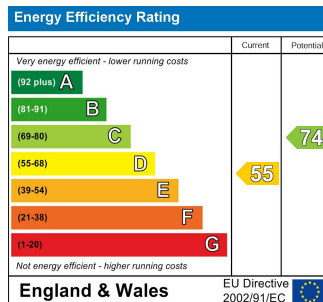

Description

Nestled in the charming area of Leigh-On-Sea, Essex, this delightful second-floor apartment offers a perfect blend of comfort and convenience. With two well-proportioned bedrooms, this residence provides ample space for both relaxation and productivity. The inviting reception room serves as a welcoming hub, ideal for entertaining guests or enjoying quiet evenings at home. Parking is available on a first come first serve basis for one vehicle. ****New flooring to be fitted prior to tenant occupancy****

The apartment boasts spacious accommodation, ensuring that every corner feels open and airy. The property is situated in an ideal location, with excellent transport links nearby, making commuting a breeze for those who travel for work or leisure.

For those who appreciate the outdoors, the apartment is conveniently close to Chalkwell Park, a lovely green space perfect for leisurely strolls, picnics, or simply enjoying the fresh air. Call now to book a viewing.

AGENTS NOTES: Every care has been taken with the preparation of these particulars, but complete accuracy cannot be guaranteed. If there is any point, which is of particular importance to you, please obtain professional confirmation. Alternatively, we will be pleased to check the information for you. All measurements quoted are approximate. Floor plans are not to scale. The Fixtures, Fittings & Appliances have not been tested and therefore no guarantee can be given that they are in working order. Photographs are reproduced for general information, and it cannot be inferred that any item shown is included in the sale.

VIEWINGS: BY APPOINTMENT ONLY