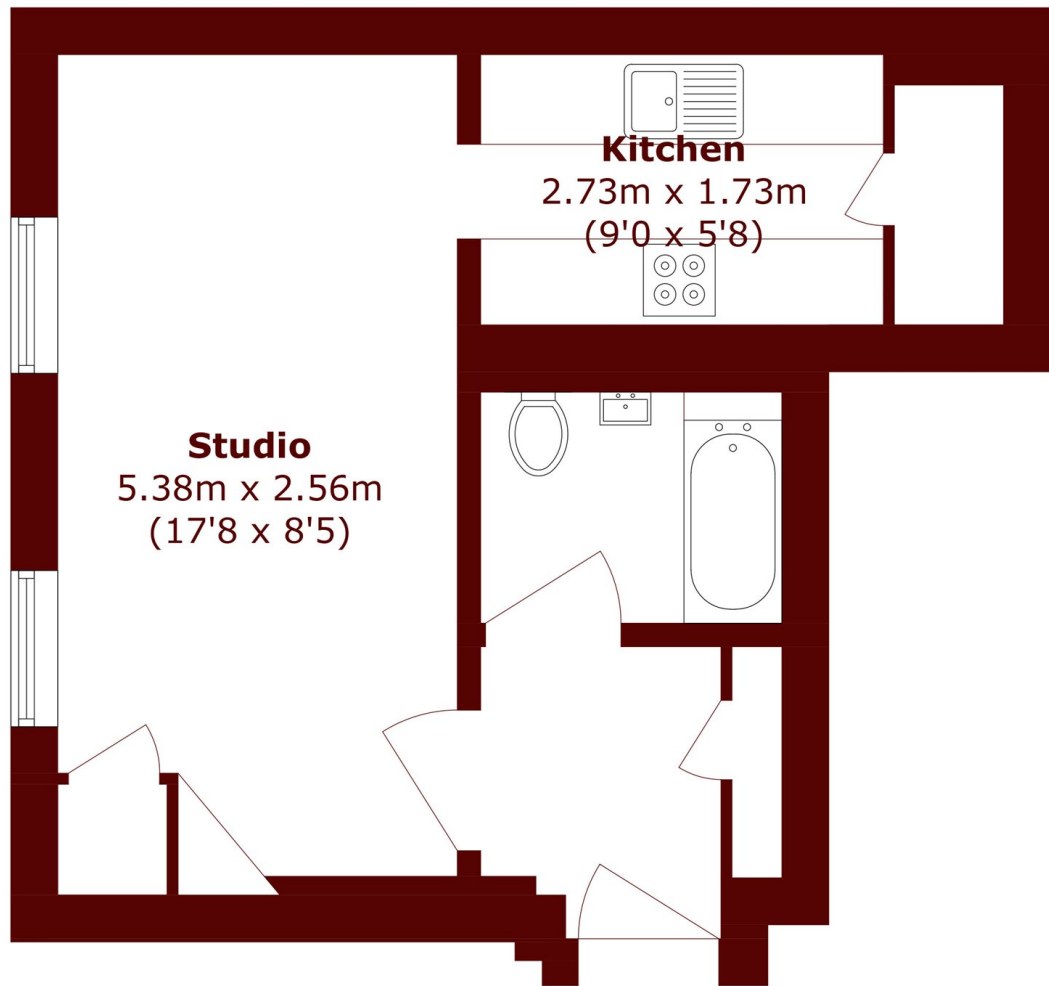

Lakeside Road, W14

£185,000

- Studio Flat
- Short Lease

- Cash Buyers Only
- No Onwards Chain

- Westfield Shopping Centre
- First Floor

Total area (approx.): 27.6 sq. m (297.0 sq. ft)

Marsh & Parsons Brook Green