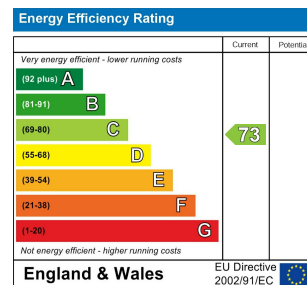

DIRECTIONS

CONTACT

Dale Crescent
Fernwood
Newark
Nottinghamshire
NG24 1JF

E: enquiries@thepropertybooth.co.uk
T: 01636 612685
www.thepropertybooth.co.uk

The
**PROPERTY
BOOTH**