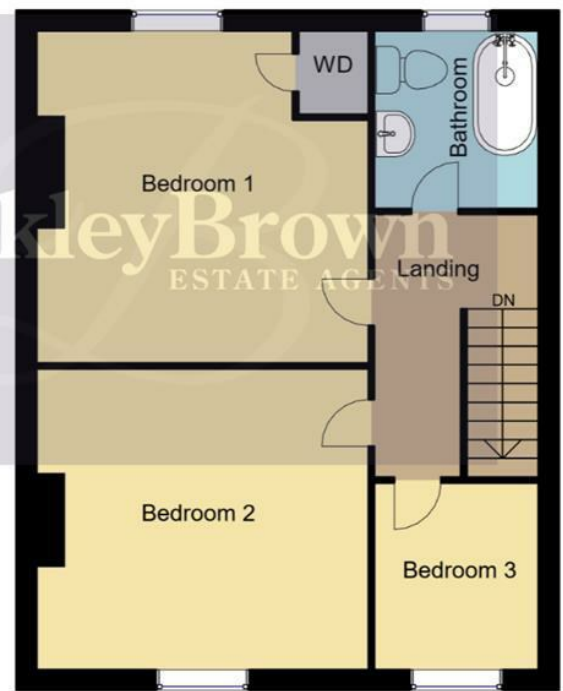

Ground Floor
57sq.m/617.42sq.ft
Approx

First Floor
42sq.m/454.65sq.ft
Approx

Outbuilding
13sq.m/139.48sq.ft
Approx

BuckleyBrown
ESTATE AGENTS

Whilst every attempt has been made to ensure the accuracy of the floor plan contained here, no responsibility is taken for incorrect measurements of doors, windows, appliances and room or any error, omission or misstatement. Exterior and interior walls are drawn to scale based on interior measurements. Any figure given is for initial guidance only and should not be relied on as basis of valuation. These plans are for marketing purposes only and should be used as such by any prospective purchase. Specially no guarantee is should not be relied on as a basis of valuation. These plans are for marketing purposes only and should be used as such by any prospective purchase. Specifically no guarantee is given on the total square footage of the property if quoted on this plan.