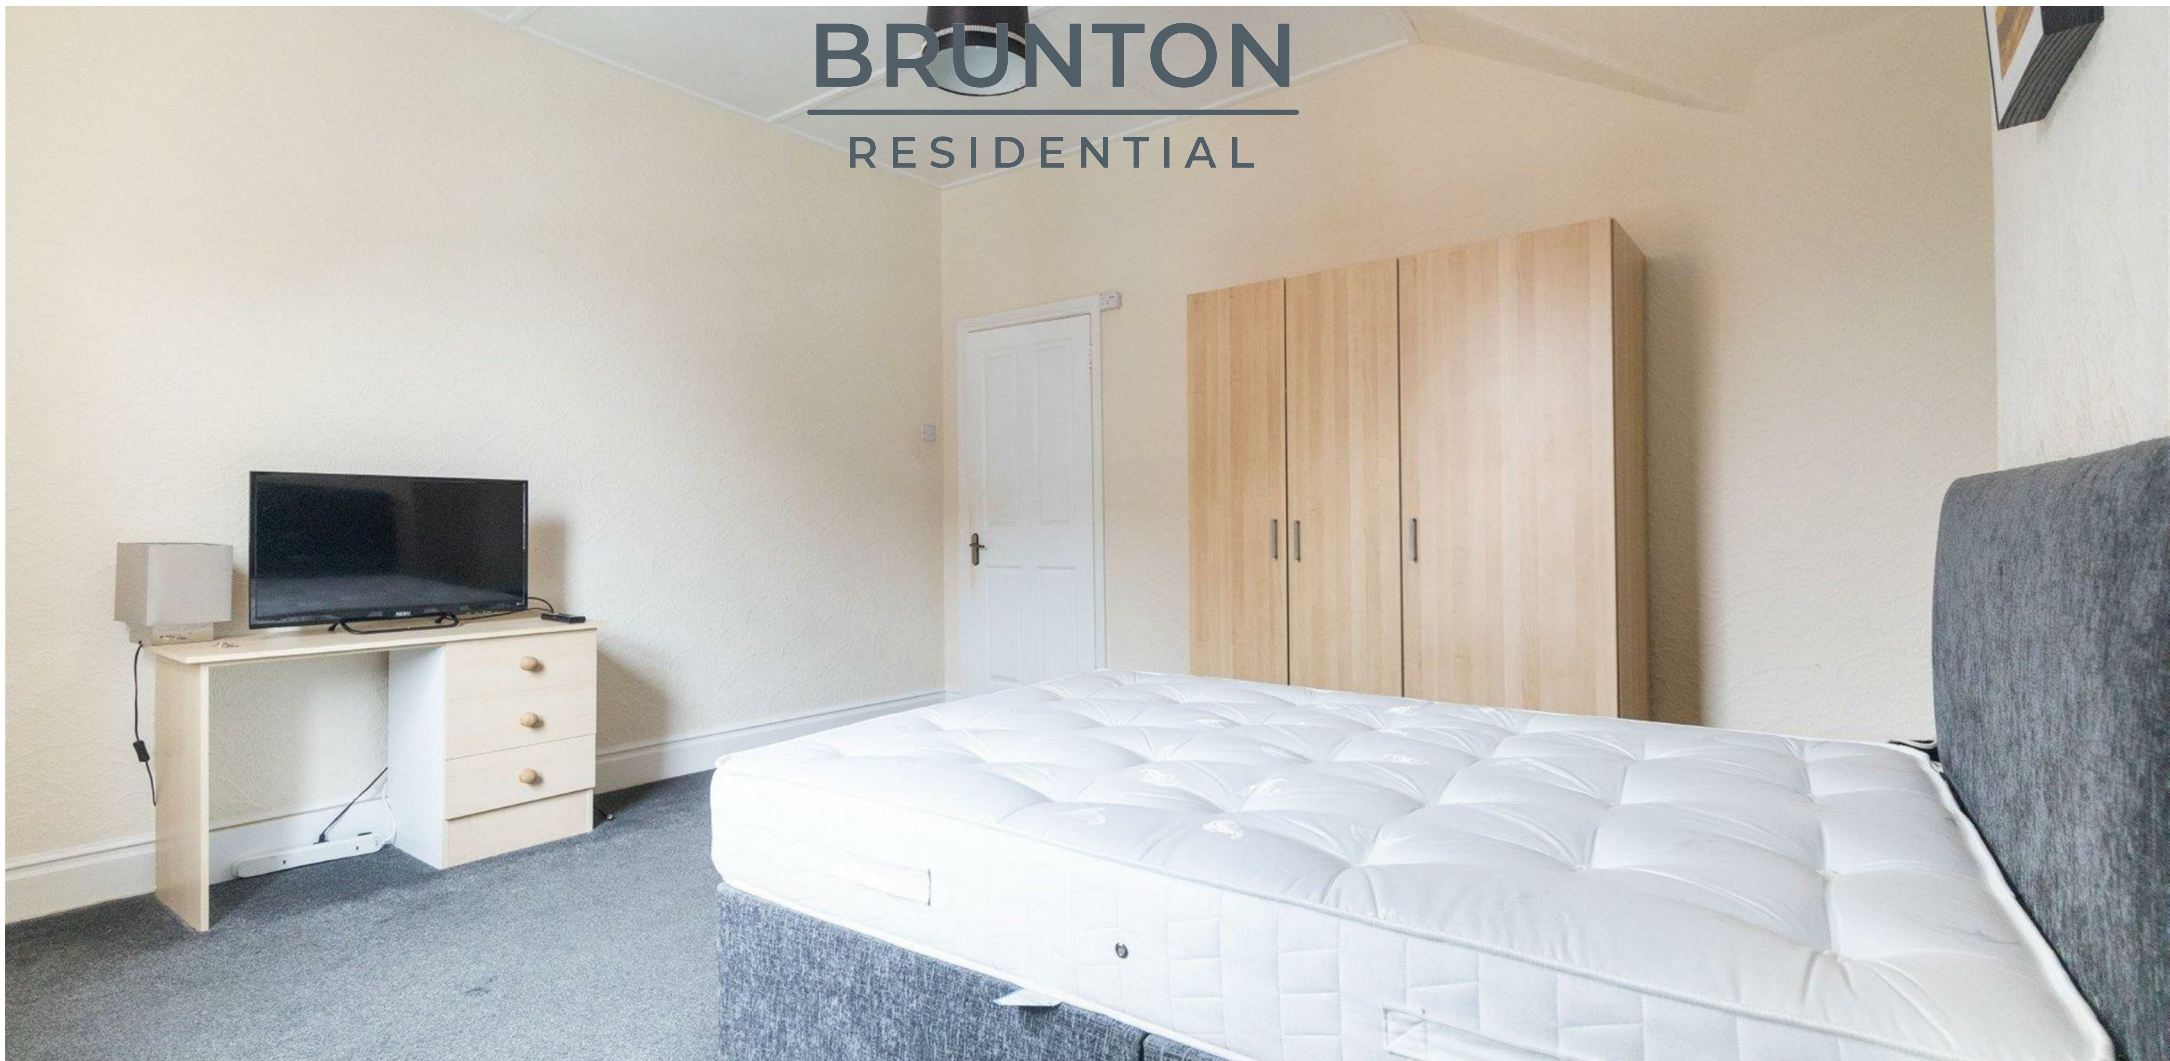

BRUNTON

RESIDENTIAL