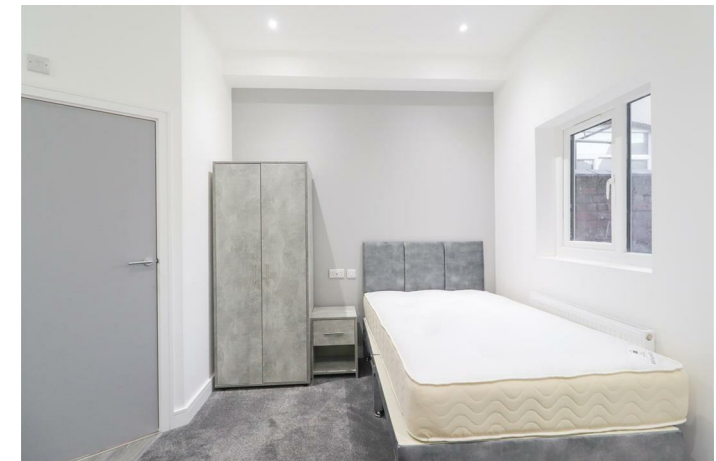

MELVILLE ROAD

PROMINENCE

ESTATES

*0% DEPOSIT OPTION AVAILABLE*Luxurious & Modern City Centre Studio Apartments - **BILLS INCLUDED**. Located only 2 minutes walk into Coventry city centre and only 5 minutes walk to Coventry Train Station. We have a range of large studio apartments to choose from and have been completely renovated throughout to a very high standard. The studios benefit from a modern fitted kitchenette with fridge/freezer, microwave, sink, built in extractor fan and come fully furnished with modern furniture including bed, wardrobe, chest of drawers and desk. Each studio also comes with a modern fitted private en-suite shower room with overhead rainfall shower and a wall mounted TV. The house further benefits from a communal living room and shared kitchen for those wanting to socialise.

For more information or to book you your viewing, contact our office today.

Luxurious & Modern City Centre Studio Apartments - **BILLS INCLUDED**. Located only 2 minutes walk into Coventry city centre and only 5 minutes walk to Coventry Train Station. We have a range of large studio apartments to choose from and have been completely renovated throughout to a very high standard. The studios benefit from a modern fitted kitchenette with fridge/freezer, microwave, sink, built in extractor fan and come fully furnished with modern furniture including bed, wardrobe, chest of drawers and desk. Each studio also comes with a modern fitted private en-suite shower room with overhead rainfall shower and a wall mounted TV. The house further benefits from a communal living room and shared kitchen for those wanting to socialise.

For more information or to book you your viewing, contact our office today.