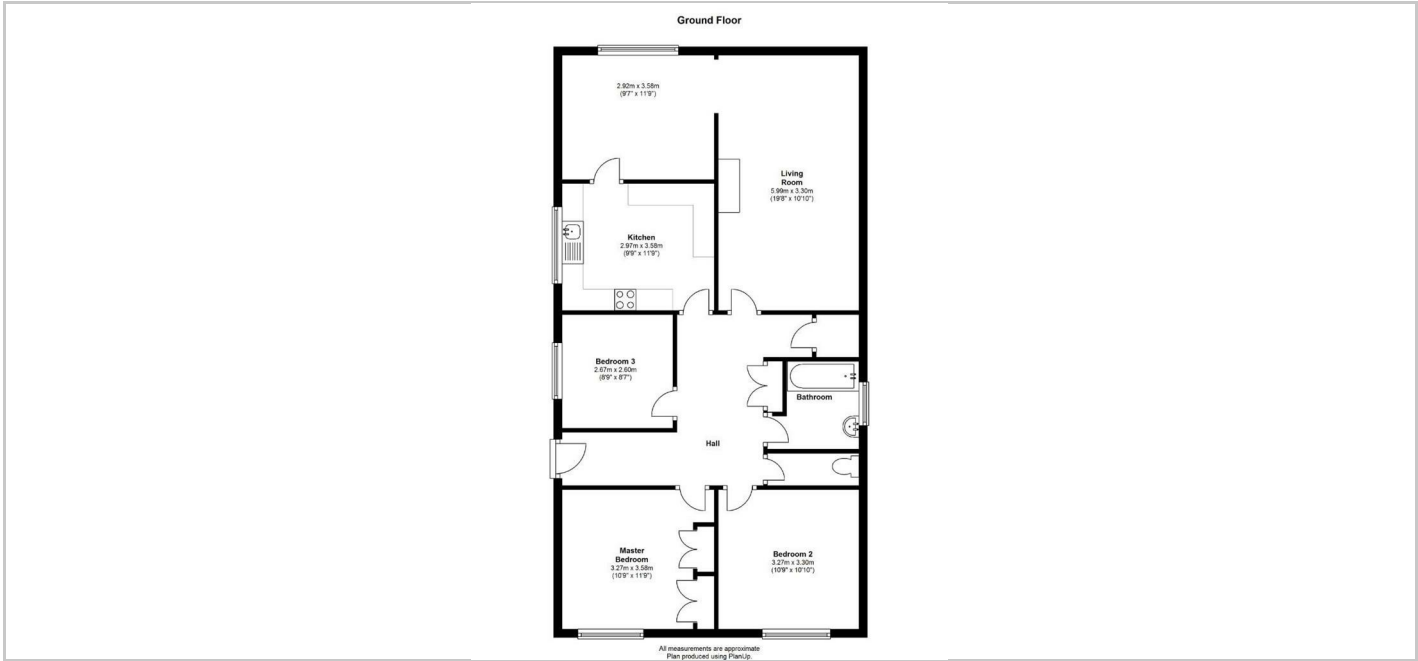

EPC rating: E
 Council Tax Band: E
 Deposit: £1900
 Holding Deposit: £380

SITUATION

Directions