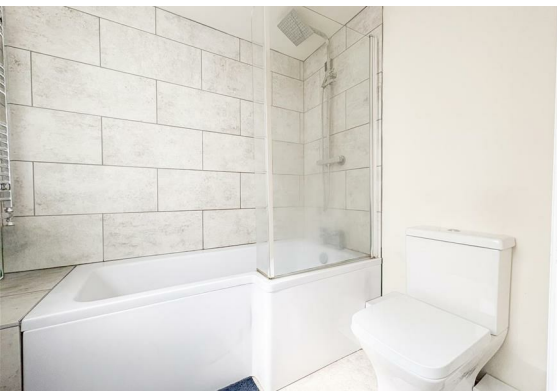

The property is arranged over three floors and offers good-sized accommodation throughout. The lower ground floor comprises a modern fitted kitchen/diner with oven and hob, a separate utility space, a family bathroom, and access to a small courtyard.

On the ground floor, there is a living room, one double bedroom, and a WC. The first floor provides two further double bedrooms.

The property benefits from three double bedrooms, a private courtyard, gas central heating, and double glazing. It is well suited to tenants looking for a practical home in a convenient location.

14'0" x 12'11" (4.27m x 3.96m)

Utility Room

6'7" x 4'5" (2.02m x 1.37m)

Bedroom One

14'0" x 12'6" (4.29m x 3.83m)

Bedroom Two

9'8" x 8'5" (2.97m x 2.57m)

Bedroom Three

9'8" x 8'5" (2.95m x 2.58m)

Bathroom

6'7" x 5'9" (2.02m x 1.76m)

WC

4'8" x 2'9" (1.44m x 0.85m)

Council Tax Band B - £2,081.78 Per Annum

Floor Plan

Viewing