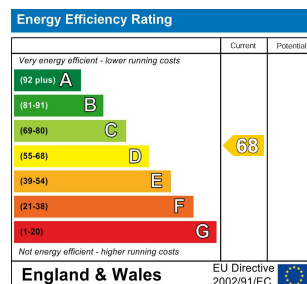

DIRECTIONS

CONTACT

62 Church Road
Hove
East Sussex
BN3 2FP

E: lettings@taylormichael.agency
T:
<https://taylormichael.agency/>

TAYLOR
MICHAEL
STUDENTS