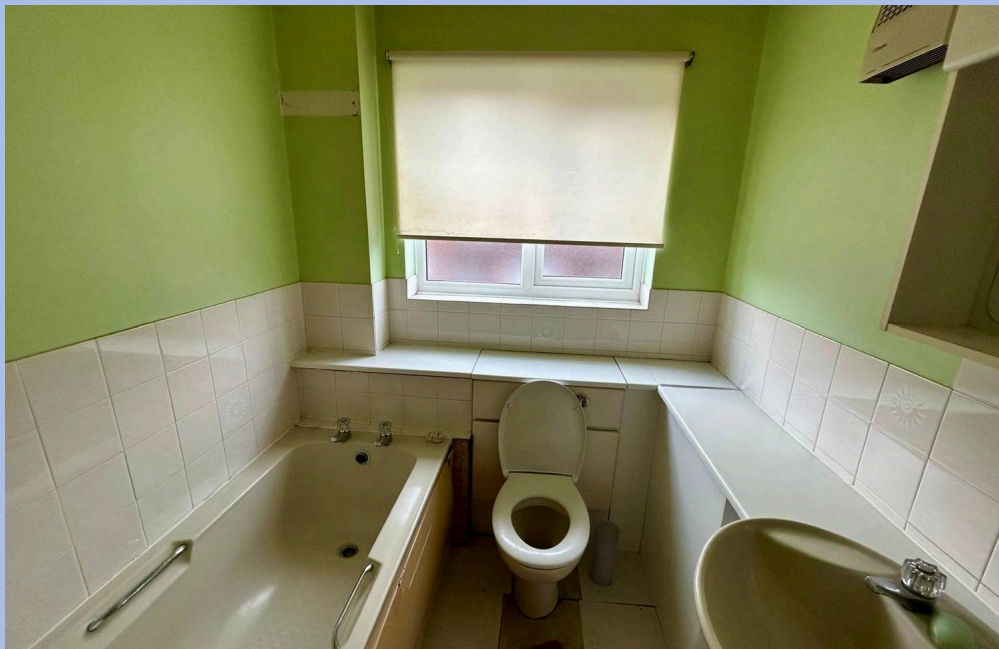

Location- Turn Right out of Dagenham Heathway Station and cross over the lights and turn right into Downing Road. Follow road down to Rowdowns Road and turn right and then right into Goresbrook Road and then first left into Burdettes Road and its the first block on the left.

Council Tax band: B

Tenure: Leasehold

EPC Energy Efficiency Rating: D

EPC Environmental Impact Rating: E

- Walking Distance to Dagenham Heathway Station
- Close Proximity to A13 and good transport links to all bus routes.
- Close to shops and Excellent Schools.
- Double Glazing
- Chain Free.
- First Floor Flat
- Residents Parking
- Long Lease
- Quiet Residential Area
- Ideal as Buy to let or first time home.