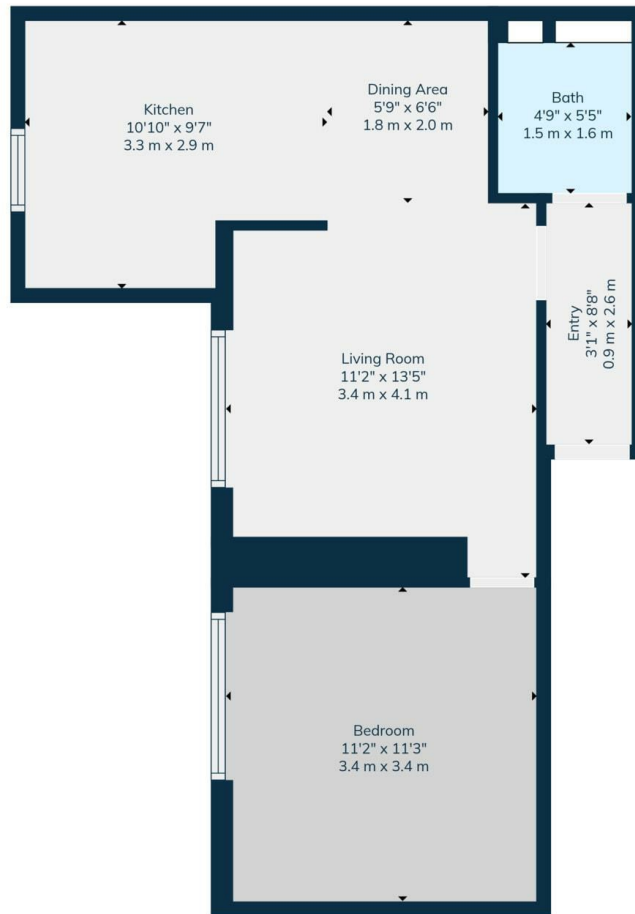

ESON 2.

R E A L E S T A T E

4, 190 Earl's Court Road, London, SW5

Total: 474 sq. Ft, 44 m²
First Floor: 474 sq. Ft, 44 m²
Excluded Areas: Walls: 54 sq. Ft, 5 m²

Dimensions Shown Are The Max Width Of Each Area. Sizes And Dimensions Are Approximate Actual May Vary. E & O E.