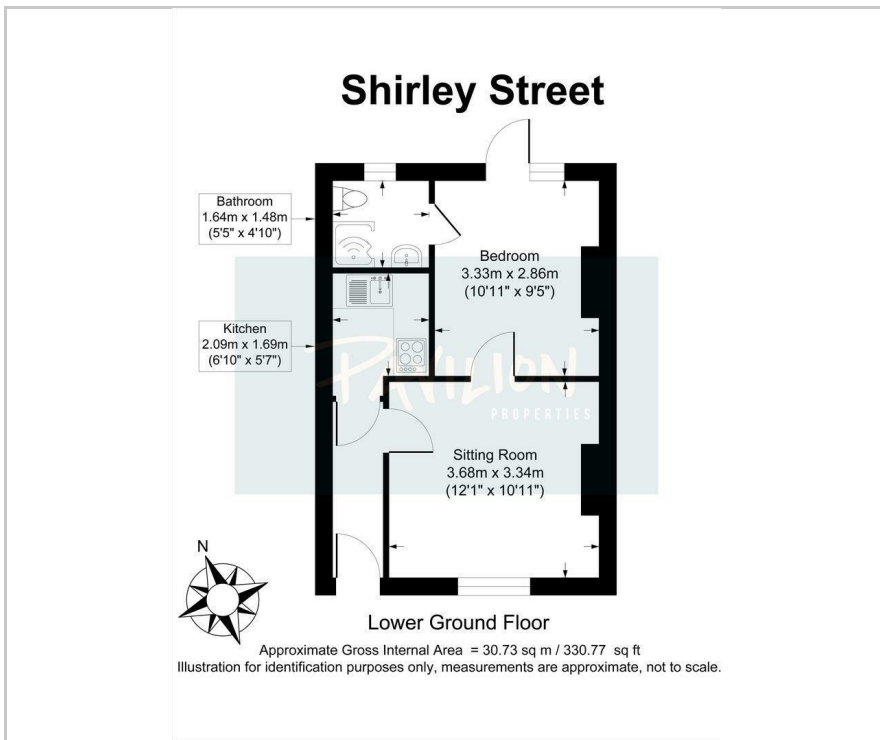

Situated on the lower ground floor and currently undergoing redecoration, the property offers bright and well-proportioned accommodation throughout. Upon entering, you are welcomed into a central hallway leading to a spacious living room at the front of the property, featuring large windows that allow for an abundance of natural light.

To the rear, the double bedroom benefits from direct access to an en-suite bathroom and opens out onto a private patio area with steps leading up to a secluded strip of garden — a rare and attractive feature.

Floor Plan

Area Map

Energy Efficiency Graph

These particulars, whilst believed to be accurate are set out as a general outline only for guidance and do not constitute any part of an offer or contract. Intending purchasers should not rely on them as statements of representation of fact, but must satisfy themselves by inspection or otherwise as to their accuracy. No person in this firm's employment has the authority to make or give any representation or warranty in respect of the property.