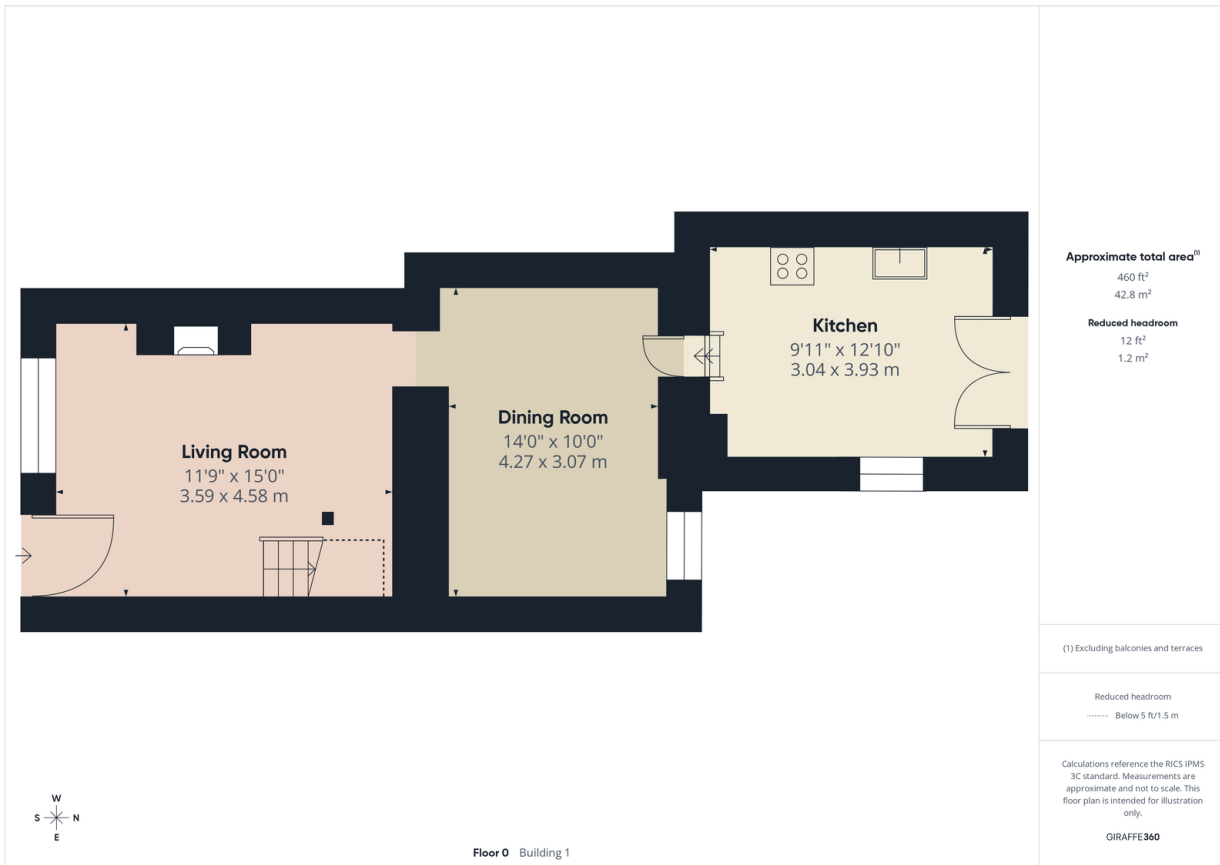

## Leckonby Cottage, The Square, Great Eccleston, PR3.

Offers Over £250,000

 1  1  1

- Amazing location
- Annex
- Oak kitchen
- Stone fireplace and wood burner
- 
- Period features
- Landscaped gardens
- Gas central heating
- 
- 

A stunning characterful cottage in the heart of Great Ecclestone