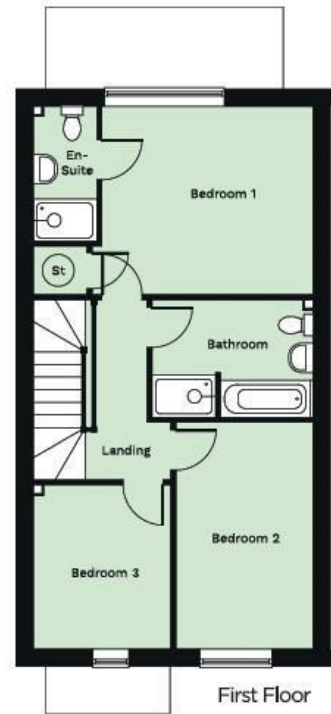

Ground Floor

Upper Ground Floor

First Floor

**Dimensions**

**Living Room**

5286mm x 4108mm 17'4" x 13'5"

**Kitchen/Family**

5286mm x 4850mm 17'4" x 15'11"

**Dining Area**

3508mm x 2900mm 11'5" x 9'6"

**Utility**

2191mm x 1805mm 7'2" x 5'11"

**Cloakroom 1**

1800mm x 1018mm 5'11" x 3'4"

**Cloakroom 2**

1743mm x 1011mm 5'9" x 3'4"

**Studio/Store**

3140mm x 2900mm 10'3" x 9'6"

**Bedroom 1**

3993mm x 3557mm 13'1" x 11'8"

**En-Suite**

2548mm x 1200mm 8'4" x 3'11"

**Bedroom 2**

4281mm x 2593mm 14'0" x 8'6"

**Bedroom 3**

3104mm x 2600mm 10'2" x 8'6"

**Bathroom**

3043mm x 2223mm 10'0" x 7'3"