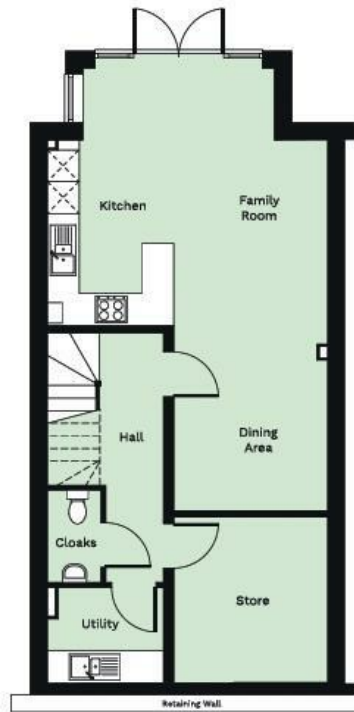

Ground Floor

Upper Ground Floor

First Floor

**Dimensions**

**Living Room**

5286mm x 4108mm 17'4" x 13'5"

**Kitchen/Family**

5286mm x 4850mm 17'4" x 15'11"

**Dining Area**

3508mm x 2900mm 11'5" x 9'6"

**Utility**

2191mm x 1805mm 7'2" x 5'11"

**Cloakroom 1**

1800mm x 1018mm 5'11" x 3'4"

**Cloakroom 2**

1743mm x 1011mm 5'9" x 3'4"