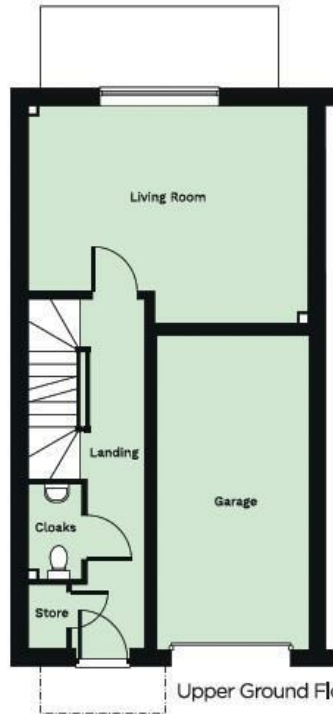

Ground Floor

Upper Ground Floor

First Floor

**Dimensions**

**Living Room**

5286mm x 4108mm 17'4" x 13'5"

**Kitchen/Family**

5286mm x 4850mm 17'4" x 15'11"

**Dining Area**

3508mm x 2900mm 11'5" x 9'6"

**Utility**

2191mm x 1805mm 7'2" x 5'11"

**Cloakroom 1**

1800mm x 1018mm 5'11" x 3'4"

**Cloakroom 2**

1743mm x 1011mm 5'9" x 3'4"

**Studio/Store**

3140mm x 2900mm 10'3" x 9'6"

**Bedroom 1**

3993mm x 3557mm 13'1" x 11'8"

**En-Suite**

2548mm x 1200mm 8'4" x 3'11"

**Bedroom 2**

4281mm x 2593mm 14'0" x 8'6"