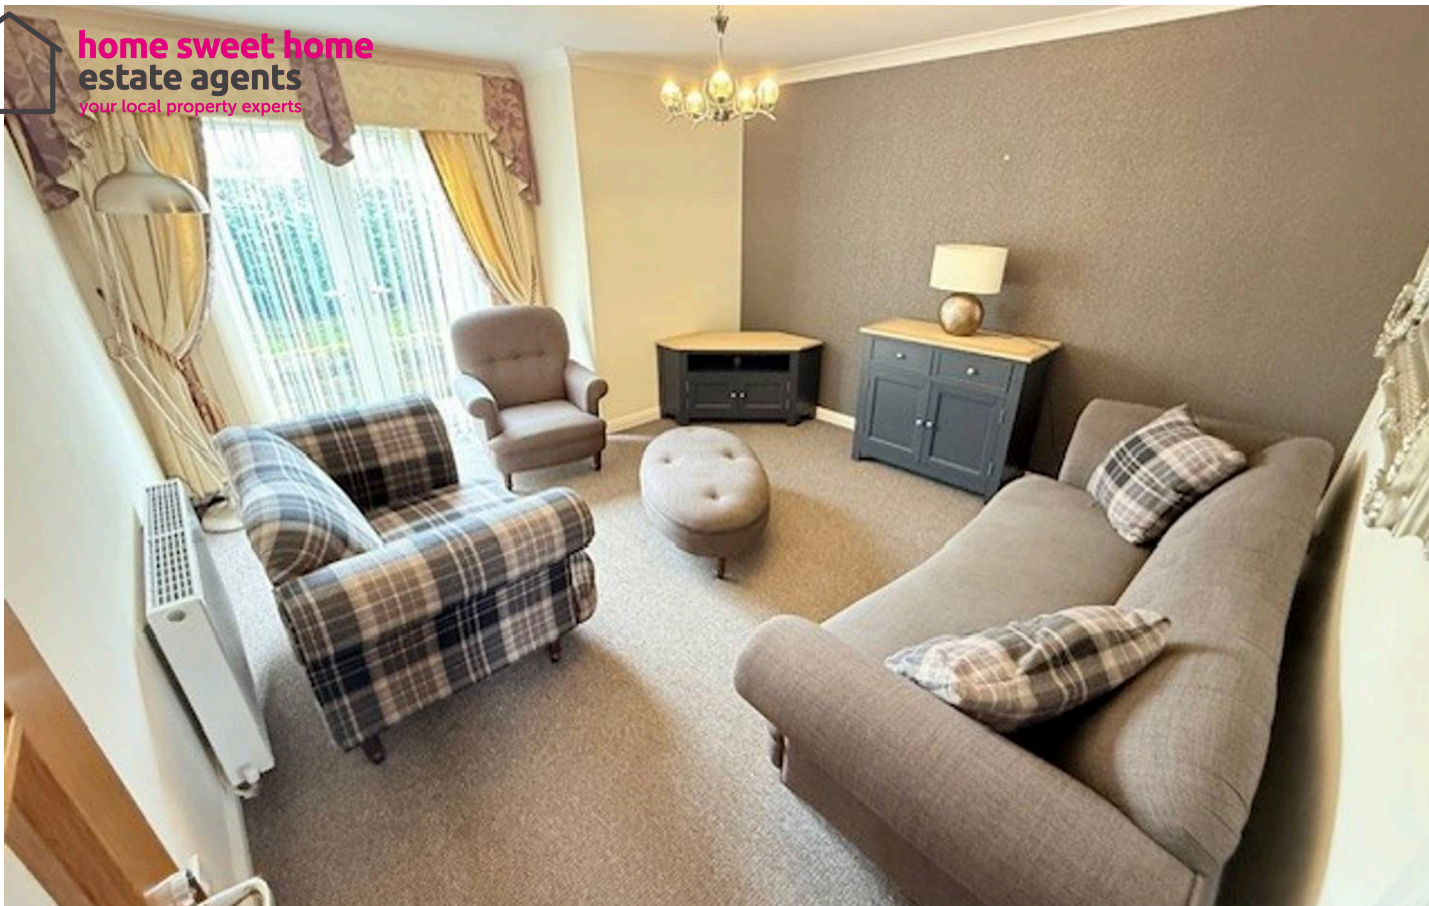

home sweet home
estate agents
your local property experts

COMMUNAL GARDEN

OFF STREET

2 Parking Spaces