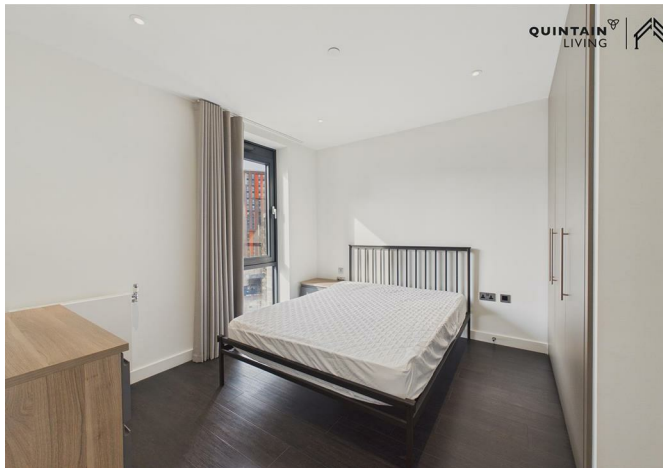

653433 The Landsby, Elvin Gardens, Wembley, HA9 0GW
£2,236 Per month

653433 The Landsby, Elvin Gardens, Wembley, HA9 0GW

£2,236 Per month

New Offer: Save 12% on Your Rent. A Greener, Smarter Way to Live in Wembley Park. Thoughtfully designed for modern living, this apartment combines relaxed Nordic style with practical luxury. Oak flooring, a striking dark blue kitchen softened by pale accents, and premium Samsung Chef Collection appliances create a refined yet inviting aesthetic!

Located within Landsby, the building embraces spacious, Scandi-inspired design while fostering a true neighbourhood atmosphere. Residents benefit from two beautifully landscaped podium gardens, two rooftop terraces with BBQ areas, a residents' kitchen equipped with the full Samsung Chef Collection range, and a stylish lounge - ideal for working from home, watching the match, or hosting private events.