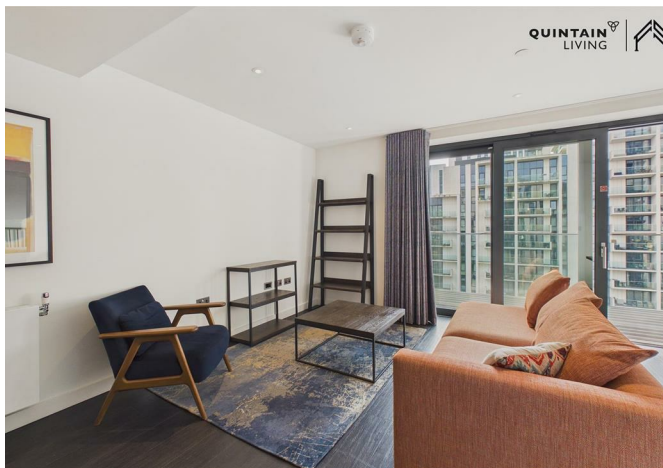

653433 The Landsby, Elvin Gardens, Wembley, HA9 0GW
£2,236 Per month

653433 The Landsby, Elvin Gardens, Wembley, HA9 0GW

£2,236 Per month

New Offer: Save 12% on Your Rent. A Greener, Smarter Way to Live in Wembley Park. Thoughtfully designed for modern living, this apartment combines relaxed Nordic style with practical luxury. Oak flooring, a striking dark blue kitchen softened by pale accents, and premium Samsung Chef Collection appliances create a refined yet inviting aesthetic!

Located within Landsby, the building embraces spacious, Scandi-inspired design while fostering a true neighbourhood atmosphere. Residents benefit from two beautifully landscaped podium gardens, two rooftop terraces with BBQ areas, a residents' kitchen equipped with the full Samsung Chef Collection range, and a stylish lounge - ideal for working from home, watching the match, or hosting private events.