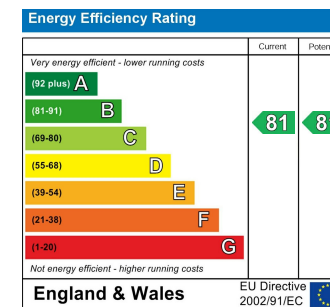

Description

Situation

Furnished
Council Tax Band: C
Available:

Floor Plans

Area Map

Energy Performance Graph

These particulars, whilst believed to be accurate are set out as a general outline only for guidance and do not constitute any part of an offer or contract. Intending purchasers should not rely on them as statements of representation of fact, but must satisfy themselves by inspection or otherwise as to their accuracy. No person in this firm's employment has the authority to make or give any representation or warranty in respect of the property.