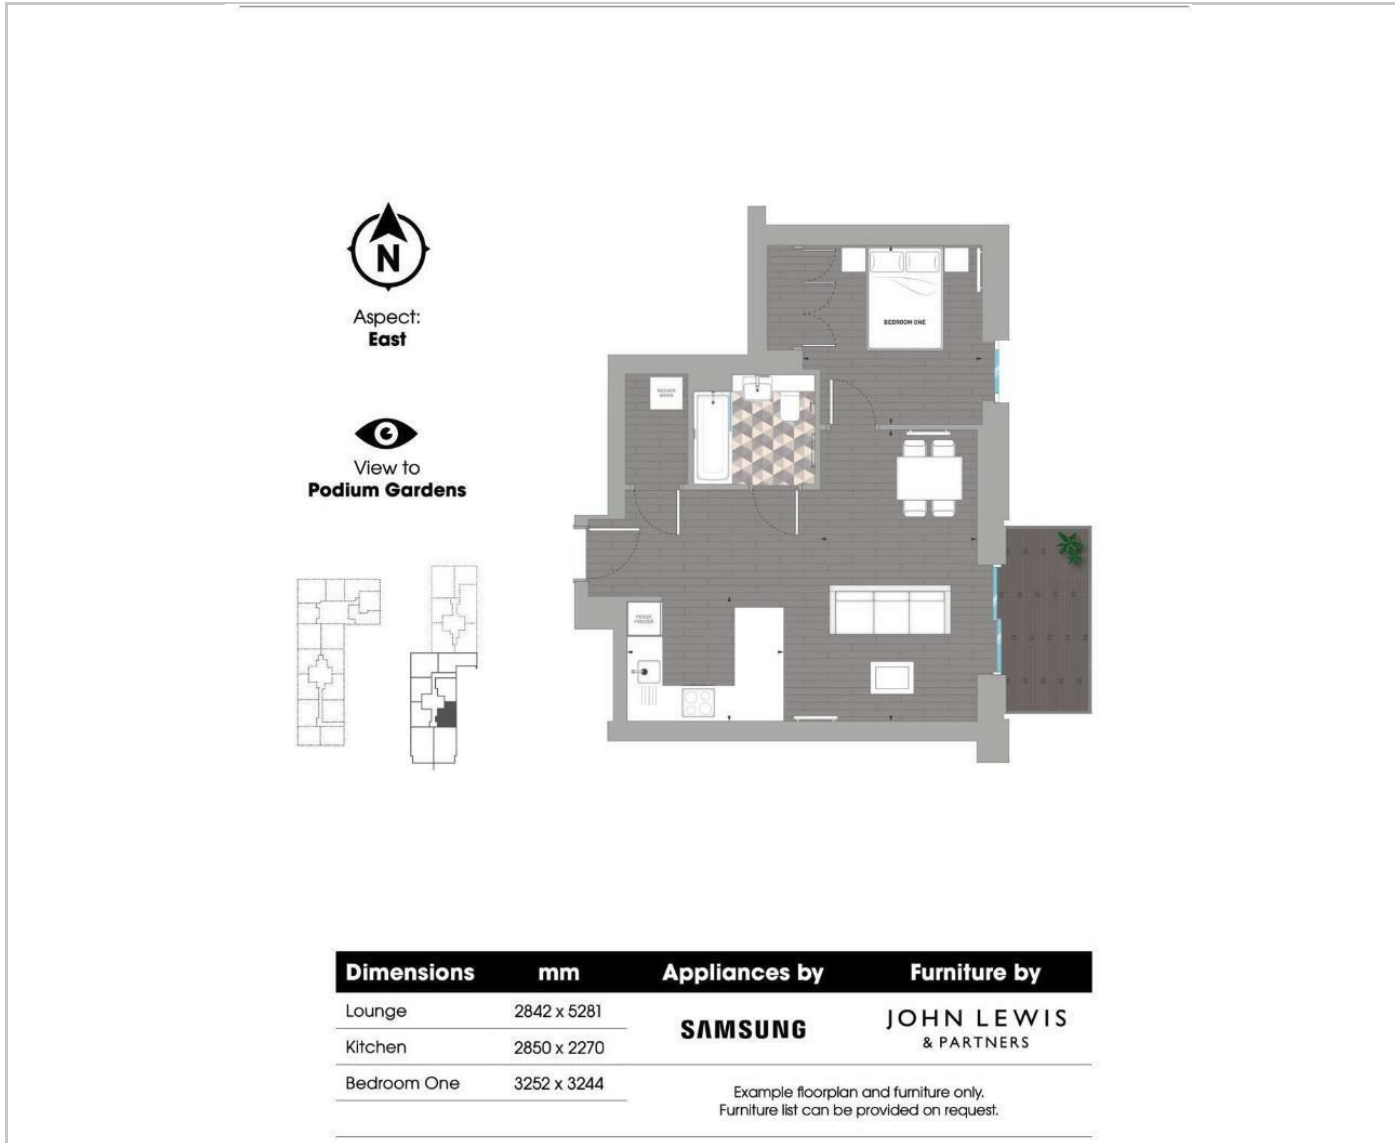

653433 The Landsby, Elvin Gardens, Wembley, HA9 0GW
£2,236 Per month

653433 The Landsby, Elvin Gardens, Wembley, HA9 0GW

£2,236 Per month

New Offer: Save 12% on Your Rent. A Greener, Smarter Way to Live in Wembley Park. Thoughtfully designed for modern living, this apartment combines relaxed Nordic style with practical luxury. Oak flooring, a striking dark blue kitchen softened by pale accents, and premium Samsung Chef Collection appliances create a refined yet inviting aesthetic!

Located within Landsby, the building embraces spacious, Scandi-inspired design while fostering a true neighbourhood atmosphere. Residents benefit from two beautifully landscaped podium gardens, two rooftop terraces with BBQ areas, a residents' kitchen equipped with the full Samsung Chef Collection range, and a stylish lounge - ideal for working from home, watching the match, or hosting private events.

Description

Situation

Furnished
Council Tax Band: C
Available:

Floor Plans

Area Map

Energy Performance Graph

These particulars, whilst believed to be accurate are set out as a general outline only for guidance and do not constitute any part of an offer or contract. Intending purchasers should not rely on them as statements of representation of fact, but must satisfy themselves by inspection or otherwise as to their accuracy. No person in this firm's employment has the authority to make or give any representation or warranty in respect of the property.