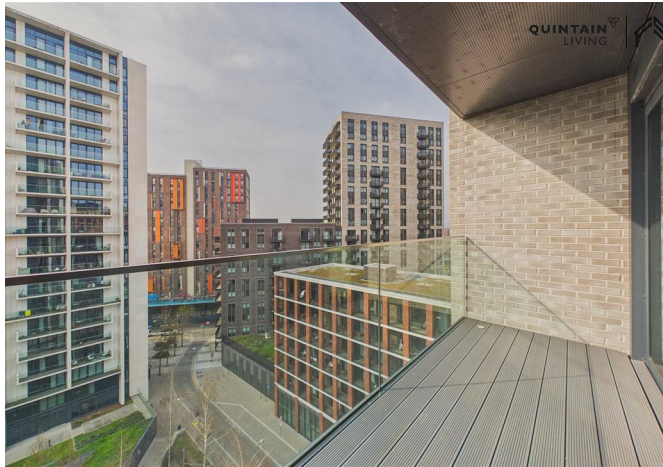

653433 The Landsby, Elvin Gardens, Wembley, HA9 0GW
£2,236 Per month

653433 The Landsby, Elvin Gardens, Wembley, HA9 0GW

£2,236 Per month

New Offer: Save 12% on Your Rent. A Greener, Smarter Way to Live in Wembley Park. Thoughtfully designed for modern living, this apartment combines relaxed Nordic style with practical luxury. Oak flooring, a striking dark blue kitchen softened by pale accents, and premium Samsung Chef Collection appliances create a refined yet inviting aesthetic!

Located within Landsby, the building embraces spacious, Scandi-inspired design while fostering a true neighbourhood atmosphere. Residents benefit from two beautifully landscaped podium gardens, two rooftop terraces with BBQ areas, a residents' kitchen equipped with the full Samsung Chef Collection range, and a stylish lounge - ideal for working from home, watching the match, or hosting private events.

Elevated above the buzz of Wembley Park, The Landsby offers a peaceful yet connected lifestyle in one of London's most vibrant new districts - just moments from Bread Ahead, Boxpark, Troubadour Theatre and over 70 shops, cafés and restaurants at the London Designer Outlet. Managed by Quintain Living, the award-winning team behind Wembley Park. Photos show a very similar apartment in this building however the exact layout/floor/view may vary. Other incentives available T&Cs apply; see Quintain Living website for details.