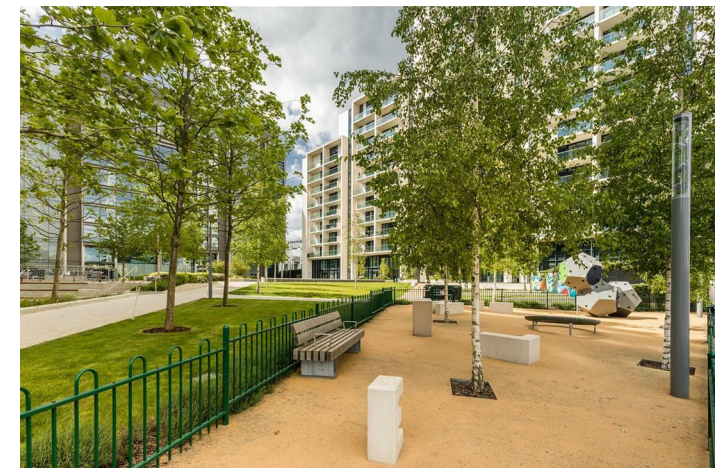

Furnished
Council Tax Band: C
Available: