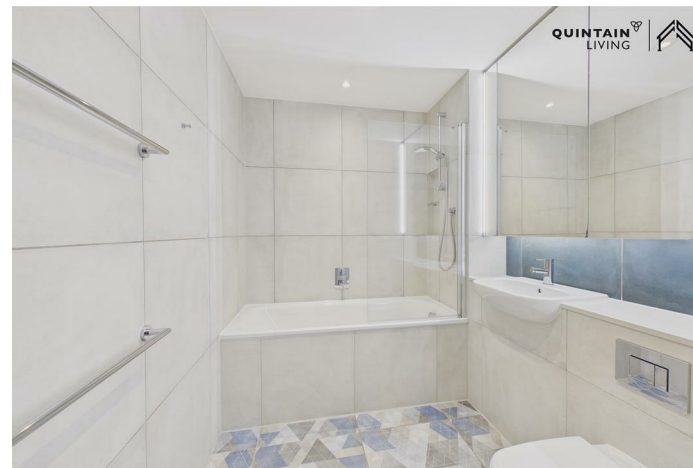

Furnished
Council Tax Band: C
Available: