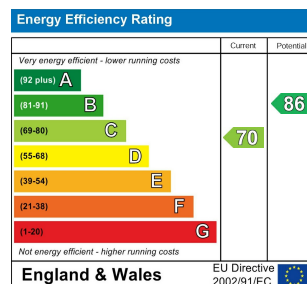

5 Bed
House - Mid
Terrace
located in

£3,034

TAYLOR
MICHAEL
STUDENTS

DIRECTIONS

CONTACT

62 Church Road
Hove
East Sussex
BN3 2FP

E: lettings@taylormichael.agency
T:
<https://taylormichael.agency/>

TAYLOR
MICHAEL
STUDENTS