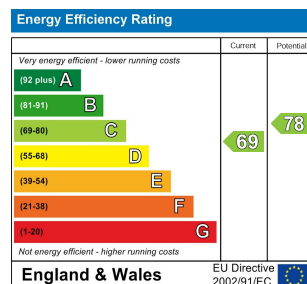

4 Bed
Flat
located in

£3,120 Per month

TAYLOR
MICHAEL
STUDENTS

DIRECTIONS

CONTACT

62 Church Road
Hove
East Sussex
BN3 2FP

E: lettings@taylormichael.agency
T:
<https://taylormichael.agency/>

TAYLOR
MICHAEL
STUDENTS