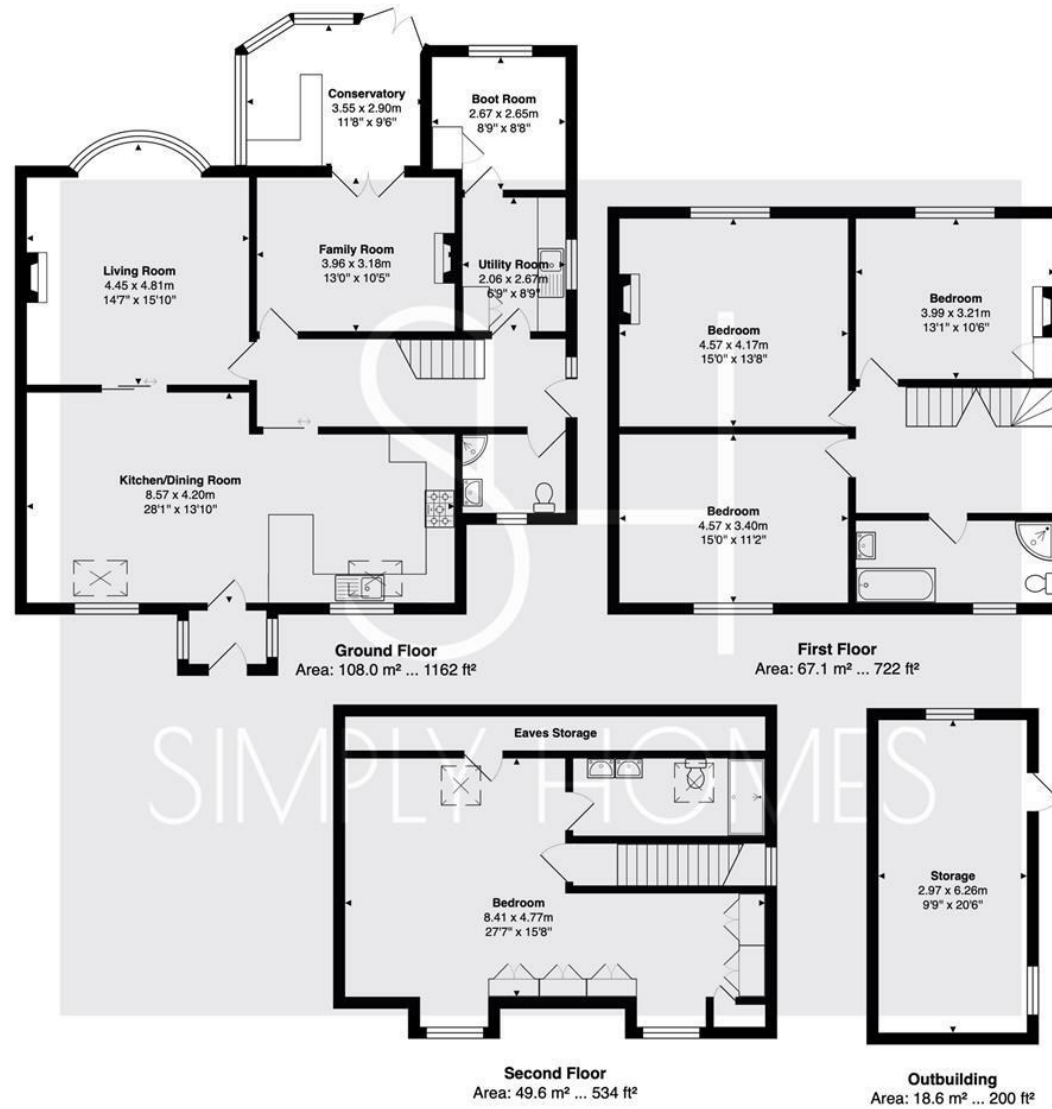

SIMPLY HOMES

Stevenage Road

Stevenage SG2 7NN

Stevenage Road

Stevenage SG2 7NN

Total Area: 243.2 m² ... 2618 ft²

SIMPLY HOMES

115 Fore Street | Hertford | SG14 1AS | 01992 558 557 | sales@simply-homes.co.uk | simply-homes.co.uk | Find us on