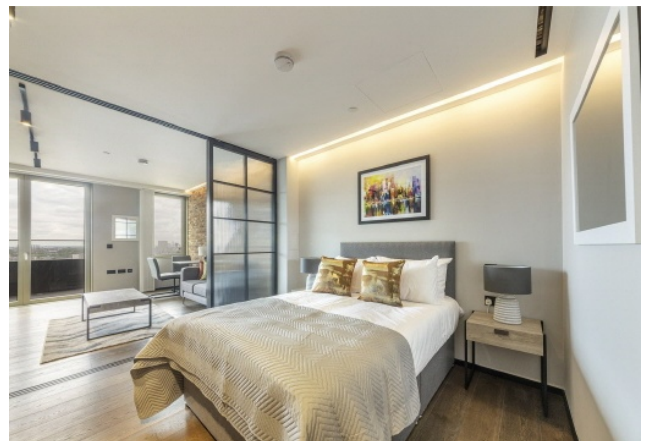

HEWETT STREET, EC2A

£2,500 pcm

Large studio suite - Perfect for a couple or a single person looking for space in the heart of Shoreditch. Fantastic storage rarely seen in a studio with world class amenities included.

- Available 5th June
- Luxury Development
- Large Studio suite
- Residents only Gym
- 32nd floor Sky lounge
- Over 455 Sq. Ft

ABOUT THE HOME

Transportation connections around The Stage are exceptional, with easy access to all of London's principal destinations, including those for domestic and international air travel. From Liverpool Street, just a 5-minute walk away, there are 7 tube, rail, and overground services available, making it easy to get around the city and beyond. The development is also located near all of London's principal universities and amid the third largest tech cluster in the world, adjacent to the new Amazon HQ. Don't miss out on this unique opportunity to be the first to live in luxury at The Stage. Call us today to avoid missing out! Don't miss out on this unique opportunity to be the first to live in luxury at The Stage.