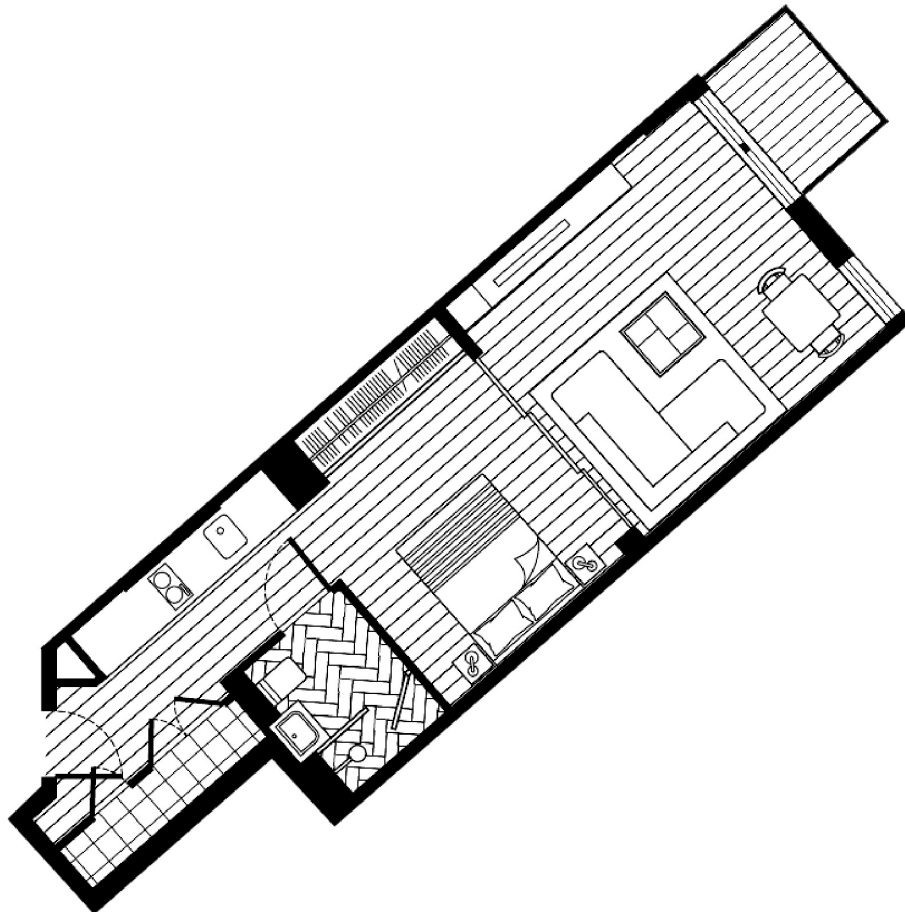

HEWETT STREET, EC2A

£2,500 pcm

Large studio suite - Perfect for a couple or a single person looking for space in the heart of Shoreditch. Fantastic storage rarely seen in a studio with world class amenities included.

- Available 5th June
- Luxury Development
- Large Studio suite
- Residents only Gym
- 32nd floor Sky lounge
- Over 455 Sq. Ft

ABOUT THE HOME

Transportation connections around The Stage are exceptional, with easy access to all of London's principal destinations, including those for domestic and international air travel. From Liverpool Street, just a 5-minute walk away, there are 7 tube, rail, and overground services available, making it easy to get around the city and beyond. The development is also located near all of London's principal universities and amid the third largest tech cluster in the world, adjacent to the new Amazon HQ. Don't miss out on this unique opportunity to be the first to live in luxury at The Stage. Call us today to avoid missing out! Don't miss out on this unique opportunity to be the first to live in luxury at The Stage.

Suite apartment

Approximate gross internal area: 493 sq ft / 46 sq m

Whilst every attempt has been made to ensure the accuracy of the floorplan contained here, measurements of doors, windows, rooms and any other items are approximate. No responsibility is taken for any error, omission, or mis-statement. This plan is for illustrative purposes only and should be used as such by any prospective purchaser. The services, systems and appliances shown have not been tested and no guarantee as to their operability or efficiency can be given.
© Copyright LiFE Residential 2021.