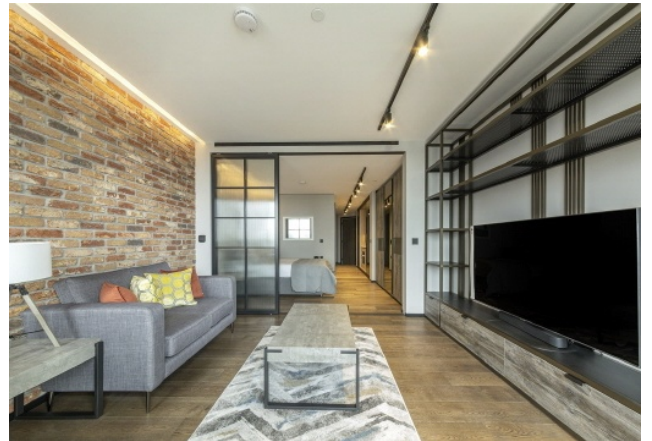

HEWETT STREET, EC2A

£2,500 pcm

Large studio suite - Perfect for a couple or a single person looking for space in the heart of Shoreditch. Fantastic storage rarely seen in a studio with world class amenities included.

- Available 5th June
- Luxury Development
- Large Studio suite
- Residents only Gym
- 32nd floor Sky lounge
- Over 455 Sq. Ft

ABOUT THE HOME

Transportation connections around The Stage are exceptional, with easy access to all of London's principal destinations, including those for domestic and international air travel. From Liverpool Street, just a 5-minute walk away, there are 7 tube, rail, and overground services available, making it easy to get around the city and beyond. The development is also located near all of London's principal universities and amid the third largest tech cluster in the world, adjacent to the new Amazon HQ. Don't miss out on this unique opportunity to be the first to live in luxury at The Stage. Call us today to avoid missing out! Don't miss out on this unique opportunity to be the first to live in luxury at The Stage.