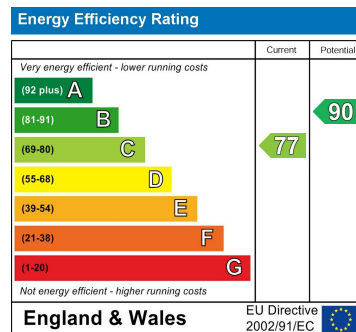

3 Bed
House - End
Terrace

located in
Smedley Close,
Nottingham

Offers Over £200,000

Moss
PROPERTIES

DIRECTIONS

CONTACT

White Rose Way
Doncaster
South Yorkshire

E: info@mosspm.co.uk
T: 01302 730077
www.mosspm.co.uk