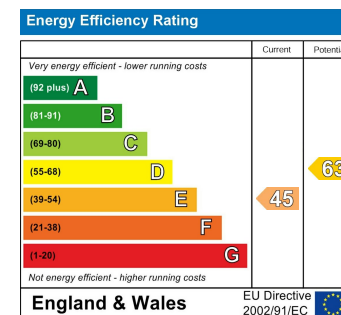

## RESIDENTIAL

TENURE :

LOCAL AUTHORITY :

COUNCIL TAX BAND : A

EPC RATING : E

England & Wales

England & Wales