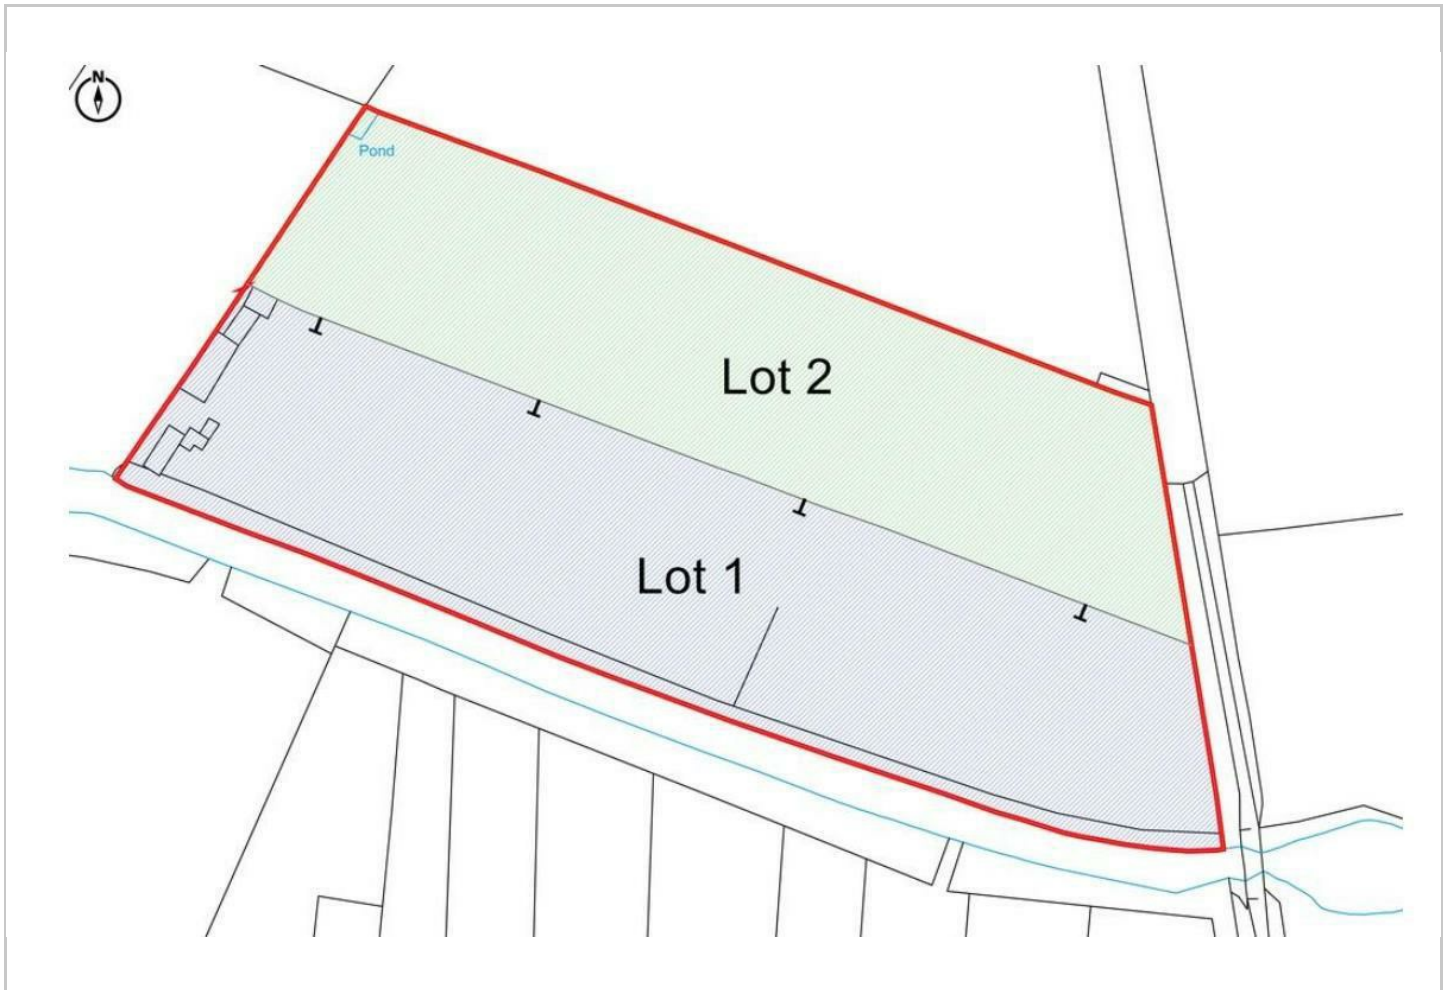

Floor Plan

Viewing

Please contact our Stuart Charles Estate Agents Office on 01536 234264 if you wish to arrange a viewing appointment for this property or require further information.