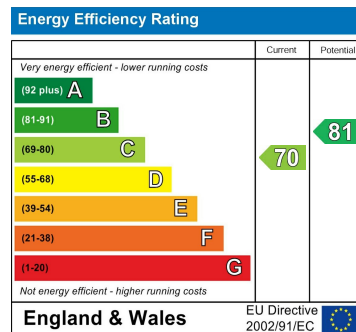

2 Bed  
House

located in  
Alpha Street,  
Doncaster

Guide Price £90,000

**Moss**  
PROPERTIES

DIRECTIONS

CONTACT

White Rose Way  
Doncaster  
South Yorkshire

E: [info@mosspm.co.uk](mailto:info@mosspm.co.uk)  
T: 01302 730077  
[www.mosspm.co.uk](http://www.mosspm.co.uk)